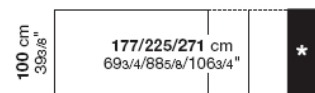

01SUS12 extensible
01SUS12F fixed