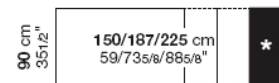

01SUS17 extensible
01SUS17F fixed