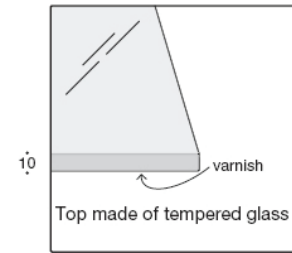

- **∞** New "Infinity System": the Kristalia system that provides complete colour customization for the glass top.
- **!** The colours of glass panels marked with grey (■) have longer delivery times: approximately 6 weeks from the order date.
- **+** It is possible to add a third extension to articles 01SUS17 (increasing the length to 37,5 cm).
- **⌋** Tables that extend to more than 250 cm have a top that slightly bends, which complies with accepted quality standards.

Extensible (↔)

Code	Length (cm.)	Finish of legs	Finish of top	Vol.
01SUS17*	150-187-225	aluminium	gloss green	0.30
			gloss in standard	
			gloss in RAL/NCS	
		white lacquer	matt glass	
			gloss in standard	
			gloss in RAL/NCS	
		black lacquer	matt glass	
			gloss in standard	
			gloss in RAL/NCS	
01SUS15	177-214-252-290	aluminium	gloss green	0.32
			gloss in standard	
			gloss in RAL/NCS	
		white lacquer	matt glass	
			gloss in standard	
			gloss in RAL/NCS	
		black lacquer	matt glass	
			gloss in standard	
			gloss in RAL/NCS	
<i>3rd standard extension</i>				

Nr. packages 1

Fixed (||)

Code	Length (cm.)	Finish of legs	Finish of top	Vol.
01SUS17F	150	aluminium	gloss green	0.30
			gloss in standard	
			gloss in RAL/NCS	
		white lacquer	matt glass	
			gloss in standard	
			gloss in RAL/NCS	
		black lacquer	matt glass	
			gloss in standard	
			gloss in RAL/NCS	
01SUS15F	177	aluminium	gloss green	0.32
			gloss in standard	
			gloss in RAL/NCS	
		white lacquer	matt glass	
			gloss in standard	
			gloss in RAL/NCS	
		black lacquer	matt glass	
			gloss in standard	
			gloss in RAL/NCS	

Nr. packages 1

(*) 3rd additional extension

Code	Length (cm.)	Finish of top	Vol.
65PROSUS07 (for code 01SUS17)	37,5	white "Mini"white grey anthracite black	0.11