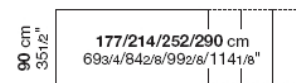

01SUS15 extensible
01SUS15F fixed