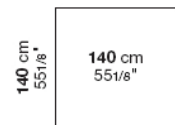

01SUS18F fixed