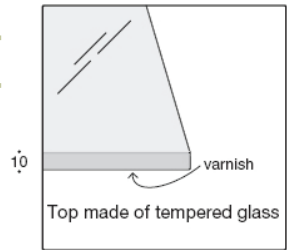

∞ New "Infinity System": the Kristalia system that provides complete colour customization for the glass top.

! The colours of glass panels marked with grey (■) have longer delivery times: approximately 6 weeks from the order date.

+ It is possible to add a third extension to articles 01SUS13 (increasing the length to 33 cm).

⤵ Tables that extend to more than 250 cm have a top that slightly bends, which complies with accepted quality standards.

Extensible (↔)

Code	Length (cm.)	Finish of legs	Finish of top	Vol.
01SUS11	125-165-205	aluminium	gloss green	0.23
			gloss in standard	
			gloss in RAL/NCS	
			matt glass	
		white lacquer	gloss in standard	
			gloss in RAL/NCS	
			matt glass	
			gloss in standard	
		black lacquer	gloss in RAL/NCS	
			matt glass	
			gloss in standard	
			gloss in RAL/NCS	
01SUS13*	150-190-230	aluminium	gloss green	0.27
			gloss in standard	
			gloss in RAL/NCS	
			matt glass	
		white lacquer	gloss in standard	
			gloss in RAL/NCS	
			matt glass	
			gloss in standard	
		black lacquer	gloss in RAL/NCS	
			matt glass	
			gloss in standard	
			gloss in RAL/NCS	

Nr. packages 1

Fixed (▣)

Code	Length (cm.)	Finish of legs	Finish of top	Vol.
01SUS11F	125	aluminium	gloss green	0.23
			gloss in standard	
			gloss in RAL/NCS	
			matt glass	
		white lacquer	gloss in standard	
			gloss in RAL/NCS	
			matt glass	
			gloss in standard	
		black lacquer	gloss in RAL/NCS	
			matt glass	
			gloss in standard	
			gloss in RAL/NCS	
01SUS13F	150	aluminium	gloss green	0.27
			gloss in standard	
			gloss in RAL/NCS	
			matt glass	
		white lacquer	gloss in standard	
			gloss in RAL/NCS	
			matt glass	
			gloss in standard	
		black lacquer	gloss in RAL/NCS	
			matt glass	
			gloss in standard	
			gloss in RAL/NCS	

Nr. packages 1

(*) 3rd additional extension

Code	Length (cm.)	Finish of top	Vol.
65PROSUS01A (for code 01SUS13)	33	white	0.10
		"Mini"white	
		grey	
		anthracite	
		black