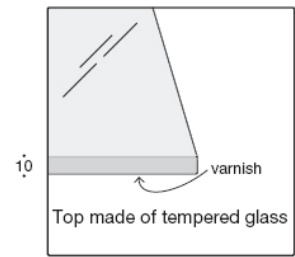

∞ New "Infinity System": the Kristalia system that provides complete colour customization for the glass top.

! The colours of glass panels marked with grey (■) have longer delivery times: approximately 6 weeks from the order date.

+ It is possible to add a third extension to articles 01SUS12 (increasing the length to 33 cm).

☞ Tables that extend to more than 250 cm have a top that slightly bends, which complies with accepted quality standards.

Extensible (↔)

Code	Length (cm.)	Finish of legs	Finish of top	Vol.
01SUS12*	177-225-271	aluminium	gloss green	0.37
			gloss in standard	
			gloss in RAL/NCS	
		white lacquer	matt glass	
			gloss in standard	
			gloss in RAL/NCS	
		black lacquer	matt glass	
			gloss in standard	
			gloss in RAL/NCS	
01SUS14	100-170	aluminium	gloss green	0.25
			gloss in standard	
			gloss in RAL/NCS	
		white lacquer	matt glass	
			gloss in standard	
			gloss in RAL/NCS	
		black lacquer	matt glass	
			gloss in standard	
			gloss in RAL/NCS	

Nr. packages 1

(*) 3rd additional extension

Code	Length (cm.)	Finish of top	Vol.
65PROSUS02A (for code 01SUS12)	33	white	0.11
		"Mini"white	
		grey	
		anthracite	
		black	

Fixed (||)

Code	Length (cm.)	Finish of legs	Finish of top	Vol.
01SUS12F	177	aluminium	gloss green	0.37
			gloss in standard	
			gloss in RAL/NCS	
		white lacquer	matt glass	
			gloss in standard	
			gloss in RAL/NCS	
		black lacquer	matt glass	
			gloss in standard	
			gloss in RAL/NCS	
01SUS14F	100	aluminium	gloss green	0.25
			gloss in standard	
			gloss in RAL/NCS	
		white lacquer	matt glass	
			gloss in standard	
			gloss in RAL/NCS	
		black lacquer	matt glass	
			gloss in standard	
			gloss in RAL/NCS	
01SUS18F	140 x 140	aluminium	gloss in standard	0.45
			gloss in RAL/NCS	
			matt glass	
		white lacquer	gloss in standard	
			gloss in RAL/NCS	
			matt glass	
black lacquer	gloss in standard			
	gloss in RAL/NCS			
	matt glass			

Nr. packages 1