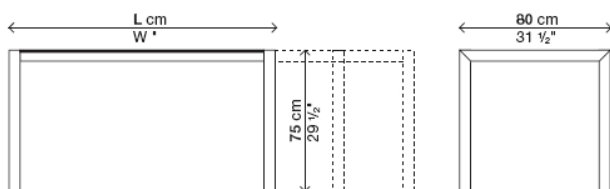

01SUS11 extensible
01SUS11F fixed

01SUS13 extensible
01SUS13F fixed