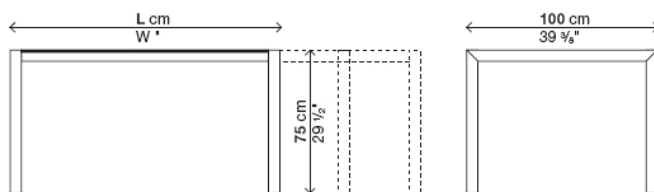

01SUS12 extensible
01SUS12F fixed

01SUS14 extensible
01SUS14F fixed

01SUS18F fixed