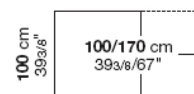

01SUS14 extensible
01SUS14F fixed