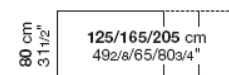

01SUS11 extensible
01SUS11F fixed