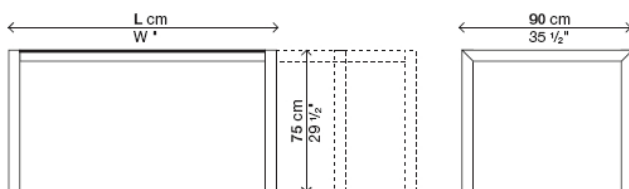

01SUS17 extensible
01SUS17F fixed

01SUS15 extensible
01SUS15F fixed