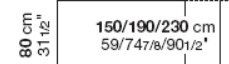

01SUS13 extensible
01SUS13F fixed