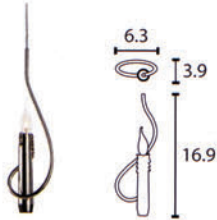

Series FLOATING CANDLES

The Floating Candles concept offers the possibility to combine several separate candle models, which can differ mutually, into a new fixture.

The four basic models are:

FCB18NU
Candle basic model