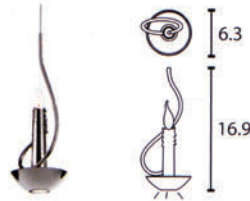

Series FLOATING CANDLES

The Floating Candles concept offers the possibility to combine several separate candle models, which can differ mutually, into a new fixture.

The four basic models are:

FCB18NU
Candle basic model

FCBCR18NU
Candle basic model, dressed with Swarovski crystals

FCDL18NU
Candle on platter, with downlight in it

FCDLCR18NU
Candle on platter, with downlight in it, dressed with Swarovski crystals

The basic candles can be used single (1), you can hang them 'In Line' (2), or create your own chandelier (3). The following options can be selected:

1

2

3

In Line

It is possible to combine a series of several candles In Line. This fixture can for example be used above a table or desk. For this fixture we recommend the use of a downlight.

Chandelier

Beside this, it is also possible to compose a chandelier, consisting of different 'Floating Candles'. In this fixture Swarovski crystals can be used.