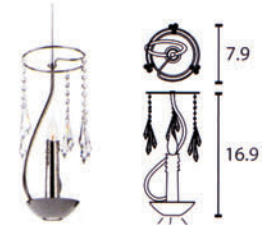

Series FLOATING CANDLES

The Floating Candles concept offers the possibility to combine several separate candle models, which can differ mutually, into a new fixture.

The four basic models are:

FCB18NU
Candle basic model

FCBCR18NU
Candle basic model, dressed with Swarovski crystals

FCDL18NU
Candle on platter, with downlight in it

FCDLCR18NU
Candle on platter, with downlight in it, dressed with Swarovski crystals

The basic candles can be used single (1), you can hang them 'In Line' (2), or create your own chandelier (3). The following options can be selected:

1

2

3

In Line

It is possible to combine a series of several candles In Line. This fixture can for example be used above a table or desk. For this fixture we recommend the use of a downlight.

Chandelier

Beside this, it is also possible to compose a chandelier, consisting of different 'Floating Candles'. In this fixture Swarovski crystals can be used.

| Art.nr. | Floating Candles In Line see page 13 catalogue |
|-----------------------|---|
| FCB18NU5xIL | 5 In Line, Length 47.2", Width 6.3", adjustable Height, 5x E12, 27.6 lb, nickel finish |
| FCBCR18NU5xIL | 5 In Line, Length 47.2", Width 6.3", adjustable Height, 5x E12, 33 lb, crystals, nickel finish |
| FCDL18NU5xIL | 5 In Line, Length 47.2", Width 6.3", adjustable Height, 5x E12, 5x E12 spot, 33 lb, nickel finish |
| FCDLCR18NU5xIL | 5 In Line, Length 47.2", Width 6.3", adjustable Height, 5x E12, 5x E12 spot, 38.6 lb, crystals, nickel finish |
| FCB18NU6xIL | 6 In Line, Length 57.1", Width 6.3", adjustable Height, 6x E12, 36.4 lb, nickel finish |
| FCB18NU4xFCDL18NU1xIL | 4 and 1 In Line, Length 57.1", Width 6.3", adjustable Height, 5x E12, 1x E12 spot, 30,9 lb, nickel finish |
| FCB18NU4xFCDL18NU2xIL | 4 and 2 In Line, Length 57.1", Width 6.3", adjustable Height, 6x E12, 2x E12 spot, 38.6 lb, nickel finish |