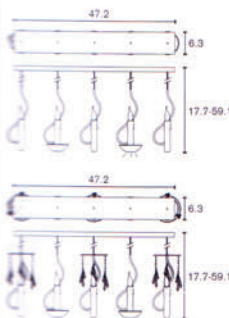

1

2

3

In Line

It is possible to combine a series of several candles In Line. This fixture can for example be used above a table or desk. For this fixture we recommend the use of a downlight.

Chandelier

Beside this, it is also possible to compose a chandelier, consisting of different 'Floating Candles'. In this fixture Swarovski crystals can be used.

Series "FLOATING CANDLES"

| Art.nr. | Floating Candles see page 9 catalogue |
|------------|---|
| FCB18NU | Ø6.3", Height 16.9", 1x E12, 3.3 lb, nickel finish |
| FCBCR18NU | Ø7.9", Height 16.9", 1x E12, crystals, 3.5 lb, nickel finish |
| FCDL18NU | Ø6.3", Height 16.9", 1x E12, 1x E12 spot, 4.4 lb, nickel finish |
| FCDLCR18NU | Ø7.9", Height 16.9", 1x E12, 1x E12 spot, 4.6 lb, crystals, nickel finish |

| Art.nr. | Floating Candles In Line see page 13 catalogue |
|-----------------------|---|
| FCB18NU5xIL | 5 In Line, Length 47.2", Width 6.3", adjustable Height, 5x E12, 27.6 lb, nickel finish |
| FCBCR18NU5xIL | 5 In Line, Length 47.2", Width 6.3", adjustable Height, 5x E12, 33 lb, crystals, nickel finish |
| FCDL18NU5xIL | 5 In Line, Length 47.2", Width 6.3", adjustable Height, 5x E12, 5x E12 spot, 33 lb, nickel finish |
| FCDLCR18NU5xIL | 5 In Line, Length 47.2", Width 6.3", adjustable Height, 5x E12, 5x E12 spot, 38.6 lb, crystals, nickel finish |
| FCB18NU6xIL | 6 In Line, Length 57.1", Width 6.3", adjustable Height, 6x E12, 36.4 lb, nickel finish |
| FCB18NU4xFCDL18NU1xIL | 4 and 1 In Line, Length 57.1", Width 6.3", adjustable Height, 5x E12, 1x E12 spot, 30,9 lb, nickel finish |
| FCB18NU4xFCDL18NU2xIL | 4 and 2 In Line, Length 57.1", Width 6.3", adjustable Height, 6x E12, 2x E12 spot, 38.6 lb, nickel finish |