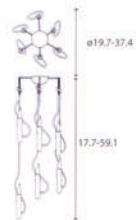

Series FLOATING CANDLES