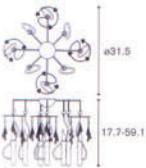

Series FLOATING CANDLES