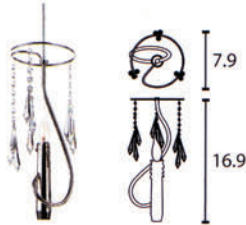

FCBCR18NU
Candle basic model, dressed with Swarovski crystals

FCDL18NU
Candle on platter, with downlight in it

FCDLCR18NU
Candle on platter, with downlight in it, dressed with Swarovski crystals

The basic candles can be used single (1), you can hang them 'In Line' (2), or create your own chandelier (3). The following options can be selected:

| Art.nr. | Floating Candles In Line see page 13 catalogue |
|-----------------------|---|
| FCB18NU5xIL | 5 In Line, Length 47.2", Width 6.3", adjustable Height, 5x E12, 27.6 lb, nickel finish |
| FCBCR18NU5xIL | 5 In Line, Length 47.2", Width 6.3", adjustable Height, 5x E12, 33 lb, crystals, nickel finish |
| FCDL18NU5xIL | 5 In Line, Length 47.2", Width 6.3", adjustable Height, 5x E12, 5x E12 spot, 33 lb, nickel finish |
| FCDLCR18NU5xIL | 5 In Line, Length 47.2", Width 6.3", adjustable Height, 5x E12, 5x E12 spot, 38.6 lb, crystals, nickel finish |
| FCB18NU6xIL | 6 In Line, Length 57.1", Width 6.3", adjustable Height, 6x E12, 36.4 lb, nickel finish |
| FCB18NU4xFCDL18NU1xIL | 4 and 1 In Line, Length 57.1", Width 6.3", adjustable Height, 5x E12, 1x E12 spot, 30,9 lb, nickel finish |
| FCB18NU4xFCDL18NU2xIL | 4 and 2 In Line, Length 57.1", Width 6.3", adjustable Height, 6x E12, 2x E12 spot, 38.6 lb, nickel finish |

| Art.nr. | Example Floating Candles In Line special composition see page 13 catalogue |
|-------------------------|---|
| FCB18NU3xFCDL18NU2xIL | 3 and 2 In Line, Length 47.2", Width 6.3", adjustable Height, 5x E12, 2x E12 spot, 29.8 lb, nickel finish |
| FCBCR18NU3xFCDL18NU2xIL | 3 and 2 In Line, Length 47.2", Width 6.3", adjustable Height, 5x E12, 2x E12 spot, 33 lb, crystals, nickel finish |