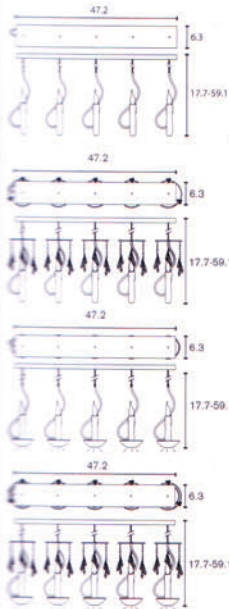

Series "FLOATING CANDLES"

| Art.nr. | Floating Candles see page 9 catalogue |
|------------|---|
| FCB18NU | Ø6.3", Height 16.9", 1x E12, 3.3 lb, nickel finish |
| FCBCR18NU | Ø7.9", Height 16.9", 1x E12, crystals, 3.5 lb, nickel finish |
| FCDL18NU | Ø6.3", Height 16.9", 1x E12, 1x E12 spot, 4.4 lb, nickel finish |
| FCDLCR18NU | Ø7.9", Height 16.9", 1x E12, 1x E12 spot, 4.6 lb, crystals, nickel finish |

| Art.nr. | Floating Candles In Line see page 13 catalogue |
|-----------------------|---|
| FCB18NU5xIL | 5 In Line, Length 47.2", Width 6.3", adjustable Height, 5x E12, 27.6 lb, nickel finish |
| FCBCR18NU5xIL | 5 In Line, Length 47.2", Width 6.3", adjustable Height, 5x E12, 33 lb, crystals, nickel finish |
| FCDL18NU5xIL | 5 In Line, Length 47.2", Width 6.3", adjustable Height, 5x E12, 5x E12 spot, 33 lb, nickel finish |
| FCDLCR18NU5xIL | 5 In Line, Length 47.2", Width 6.3", adjustable Height, 5x E12, 5x E12 spot, 38.6 lb, crystals, nickel finish |
| FCB18NU6xIL | 6 In Line, Length 57.1", Width 6.3", adjustable Height, 6x E12, 36.4 lb, nickel finish |
| FCB18NU4xFCDL18NU1xIL | 4 and 1 In Line, Length 57.1", Width 6.3", adjustable Height, 5x E12, 1x E12 spot, 30,9 lb, nickel finish |
| FCB18NU4xFCDL18NU2xIL | 4 and 2 In Line, Length 57.1", Width 6.3", adjustable Height, 6x E12, 2x E12 spot, 38.6 lb, nickel finish |

| Art.nr. | Example Floating Candles In Line special composition see page 13 catalogue |
|-------------------------|---|
| FCB18NU3xFCDL18NU2xIL | 3 and 2 In Line, Length 47.2", Width 6.3", adjustable Height, 5x E12, 2x E12 spot, 29.8 lb, nickel finish |
| FCBCR18NU3xFCDL18NU2xIL | 3 and 2 In Line, Length 47.2", Width 6.3", adjustable Height, 5x E12, 2x E12 spot, 33 lb, crystals, nickel finish |