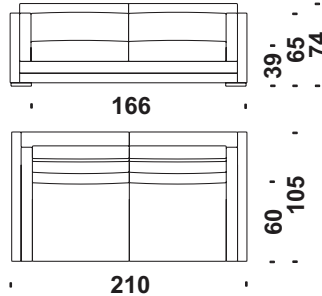

Kg 80 m³ 1,80

Cod. 0M1

Divano 3 posti major 250

3 seater sofa major 250
Sofa 3-sitzig major 250
Canape 3 places major 250