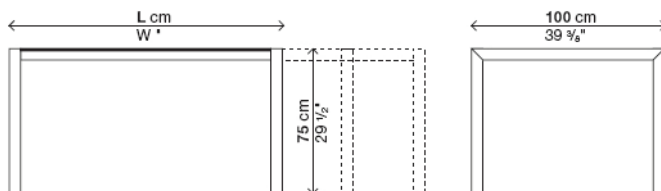

Sushi glass DEPTH 100 DEPTH 140

Designed by Bartoli Studio

Extending or fixed table with an anodised aluminium structure, full-bodied painted top, extensions in Alucompact® layered laminate.

Leg finish:

- Anodised aluminium
- Aluminium with white lacquer
- Aluminium with black lacquer

Finish of top:

- Gloss green glass
- Gloss glass in standard colours: extra white, anthracite, black, titanium
- Gloss glass in RAL/NCS range colours on request
- Matt glass in colours: extra white, anthracite grey, black, titanium

Finish of extensions:

- White laminate
- "Mini" white laminate
- Grey laminate
- Anthracite grey laminate
- Black laminate

www.unicahome.com
1-888-89-UNICA

- **∞** New "Infinity System": the Kristalia system that provides complete colour customization for the glass top.
- **!** The colours of glass panels marked with grey (■) have longer delivery times: approximately 6 weeks from the order date.
- **+** It is possible to add a third extension to articles 01SUS12 (increasing the length to 33 cm).
- **⤵** Tables that extend to more than 250 cm have a top that slightly bends, which complies with accepted quality standards.

Extensible (↔)

Code	Length (cm.)	Finish of legs	Finish of top	Vol.
01SUS12*	177-225-271	aluminium	gloss green	0.37
			gloss in standard	
			gloss in RAL/NCS	
			matt glass	
		white lacquer	gloss in standard	
			gloss in RAL/NCS	
			matt glass	
			gloss in standard	
		black lacquer	gloss in standard	
			gloss in RAL/NCS	
			matt glass	
			gloss in standard	
01SUS14	100-170	aluminium	gloss green	0.25
			gloss in standard	
			gloss in RAL/NCS	
			matt glass	
		white lacquer	gloss in standard	
			gloss in RAL/NCS	
			matt glass	
			gloss in standard	
		black lacquer	gloss in standard	
			gloss in RAL/NCS	
			matt glass	
			gloss in standard	

Nr. packages 1

(*) 3rd additional extension