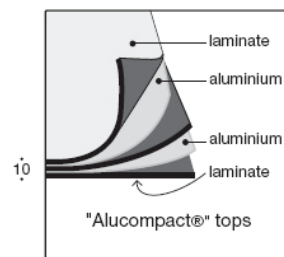

Sushi Alucompact® DEPTH 90

Designed by Bartoli Studio

Extending or fixed table with an anodised aluminium structure and Alucompact® layered laminate tops. Alucompact® is a laminate that has been layered at a high temperature by adding sheets of aluminium in the layering phase that give it a strong structural stability. The extending mechanism with two or three extensions makes it possible to easily increase the length of the top while maintaining excellent sturdiness.

Leg finish:

- Anodised aluminium
- Aluminium with white lacquer
- Aluminium with anthracite grey lacquer
- Aluminium with black lacquer

Finish of top/extensions:

- White laminate
- Grey laminate
- Anthracite grey laminate
- Black laminate

www.unicahome.com
1-888-89-UNICA

Extensible (↔)

Code	Length (cm.)	Finish of legs	Finish of top	Vol.	
01SUS07*	150-187-225	aluminium	white	0.30	
			grey		
			anthracite		
			black		
			white lacquer		white
			anthracite lacq.		anthracite
01SUS06	177-214-252-290	aluminium	white	0.32	
			grey		
			anthracite		
			black		
			white lacquer		white
			anthracite lacq.		anthracite
3rd standard extension			black lacquer		
			white		
			black		

Nr. packages 1

Fixed (||)

Code	Length (cm.)	Finish of legs	Finish of top	Vol.	
01SUS07F	150	aluminium	white	0.30	
			grey		
			anthracite		
			black		
			white lacquer		white
			anthracite lacq.		anthracite
01SUS06F	177	aluminium	white	0.32	
			grey		
			anthracite		
			black		
			white lacquer		white
			anthracite lacq.		anthracite
black lacquer			black		
			black		

Nr. packages 1

(*) 3rd additional extension

Code	Length (cm.)	Finish of top	Vol.
65PROSUS07 (for code 01SUS07)	37,5	white	0.11
		"Mini"white	
		grey	
		anthracite	
		black	

01SUS07 extensible
01SUS07F fixed

01SUS06 extensible
01SUS06F fixed