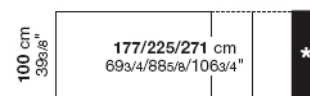

01SUS12 extensible
01SUS12F fixed