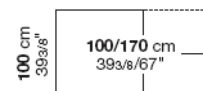

01SUS12 extensible
01SUS12F fixed

01SUS14 extensible
01SUS14F fixed