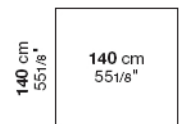

01SUS18F fixed