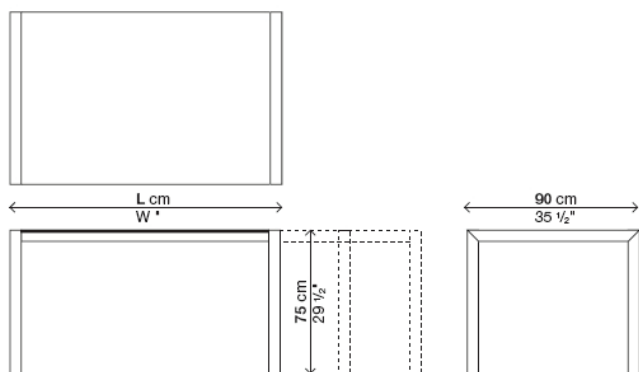

(*) 3rd additional extension

Code	Length (cm.)	Finish of top	Vol.
65PROSUS07 (for code 01SUS07)	37,5	white	0.11
		"Mini"white	
		grey	
		anthracite	
		black