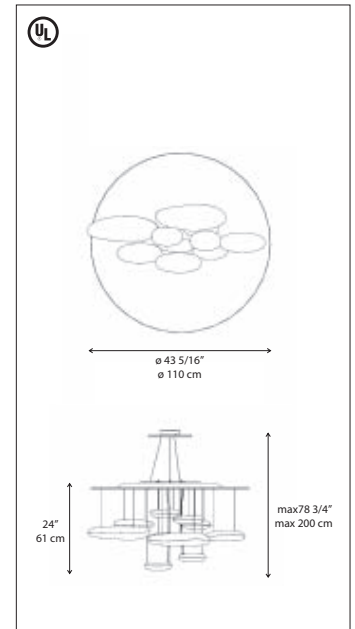

Mercury suspension

Ross Lovegrove 2008

www.unicahome.com
1-888-89-UNICA

"A ceiling fixture that places a floating assembly of large pebbles below a simple modern aluminum disc. These in turn reflect each other, bouncing light between their taught bio-morphic surfaces and reflecting the environment around them. During the day, the piece acts as a sculptural object reflecting the dynamics of natural light and movement of people around them."

-Ross Lovegrove

Cable suspended luminaire for indirect halogen lighting.

- reflective units (pebbles) made of molded thermoplastic with polished chrome finish
- reflective units containing light source in die-cast aluminum polished chrome finish
- disc in die-cast aluminum in pale grey finish
- grey thermoplastic canopy with clear electrical cord and stainless steel cables
- mounting to standard electrical junction boxes