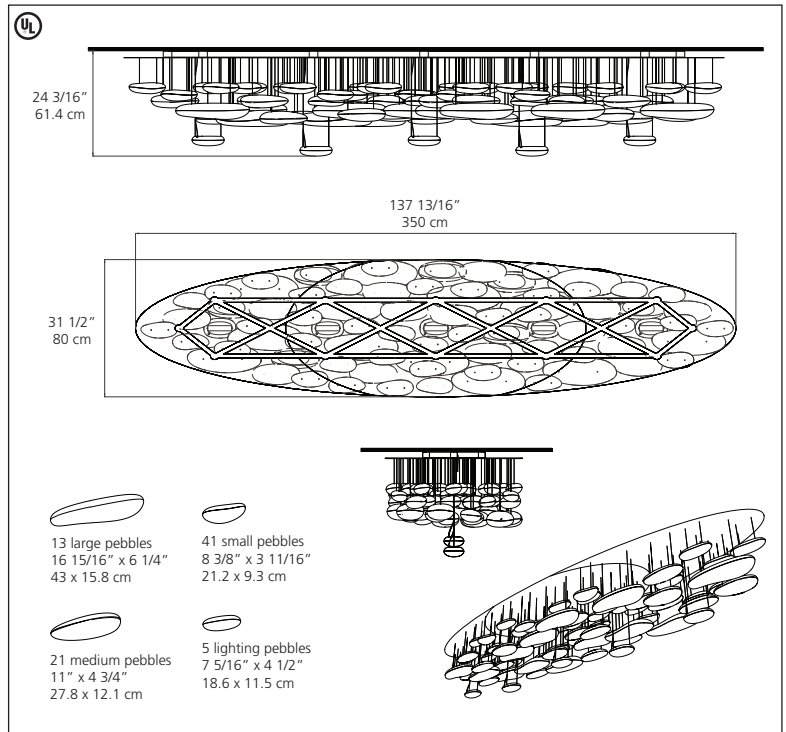

Mercury Cluster

Ross Lovegrove 2009

A series of pebbles form a cluster reflecting the light that bounces on its biomorphic surfaces. Mercury Cluster is a sectional unit that enables numerous elements to be added.

Cable suspended or ceiling mounted luminaire for indirect halogen lighting. Custom configurations available.

- illuminated reflective units (pebbles) made of molded thermoplastic with polished chrome finish
- unilluminated reflective units (pebbles) in die-cast aluminum polished chrome finish
- disc in die-cast aluminum in pale grey finish
- grey thermoplastic canopy with clear electrical cord and stainless steel cables
- mounting directly to rigid ceiling surface (hardware by others) over standard electrical junction boxes

www.unicahome.com
1-888-89-UNICA