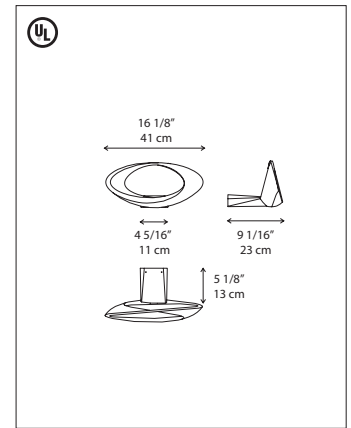

Cabildo wall

Eric Solé 2008

www.unicahome.com
1-888-89-UNICA

Wall mounted luminaire for indirect and diffused halogen lighting.

- upper body structure and wall support in die-cast aluminum in painted white finish
- specular aluminum reflector and lamp concealed in the inner curve of the structure
- lamp shielded by frosted glass guard
- mounting to standard electrical junction boxes