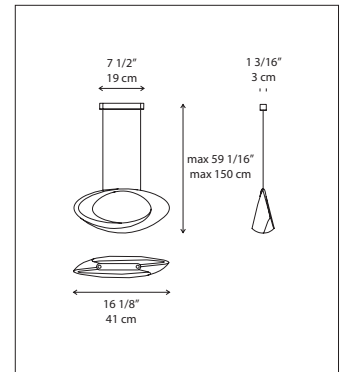

Cabildo suspension

Eric Solé 2008

www.unicahome.com
1-888-89-UNICA

Cable suspended luminaire for indirect and diffused halogen lighting.

- body structure in die-cast aluminum in painted white finish
- specular aluminum reflector and lamp concealed in the inner curve of the structure
- lamp shielded by frosted glass guard
- canopy in white molded thermoplastic with clear electrical cords and stainless steel cable
- mounting to standard electrical junction boxes