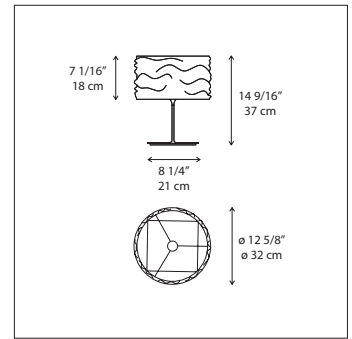

Aqua Cil table

incandescent source

• 1x150W (E26/A21).....

or

halogen source

• 1x150W (E26/T10).....