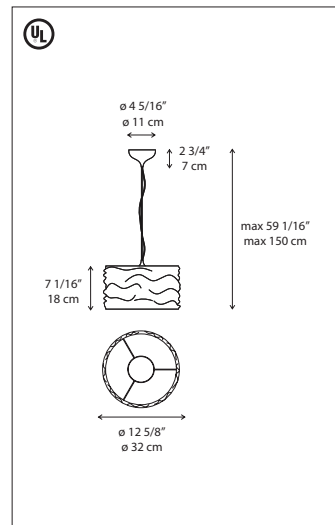

Aqua Cil suspension

Ross Lovegrove 2008

www.unicahome.com
1-888-89-UNICA

Cable suspended luminaire for direct and indirect incandescent or halogen lighting.

- shade in mirror-treated aluminum available in polished chrome, polished metallic orange, or polished metallic blue
- grey thermoplastic canopy with clear electrical cord and stainless steel cable
- mounting to standard electrical junction boxes

Aqua Cil suspension

incandescent source

• 1x150W (E26/G40)..... 

or

halogen source

• 1x150W (E26/T10)..... 