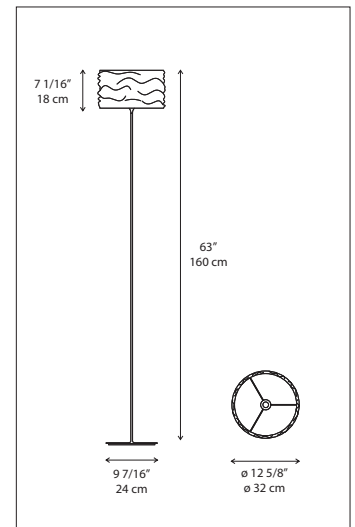

Aqua Cil floor

halogen source

- 1x250W (E26/T10).....