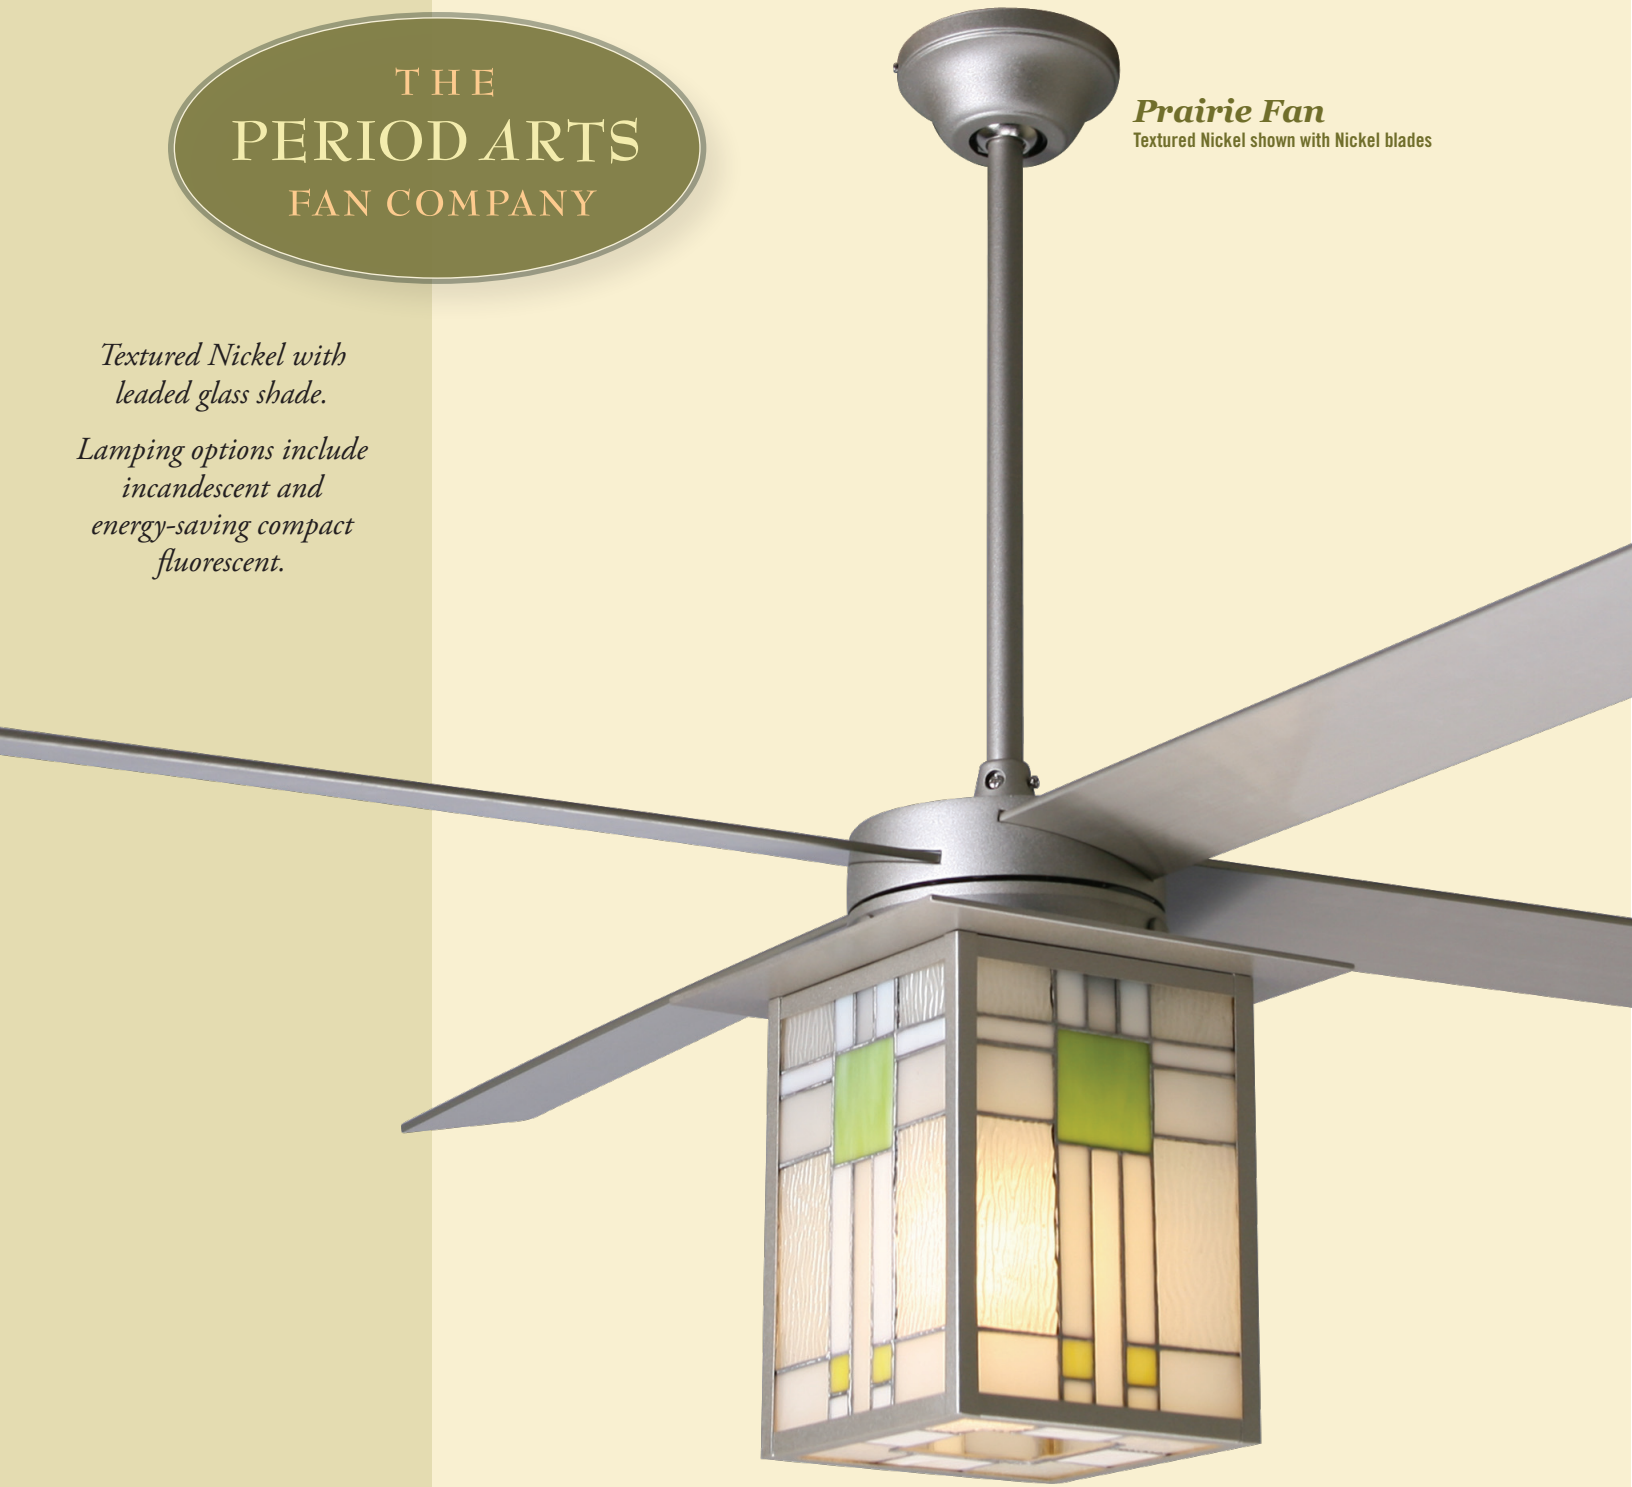

THE  
PERIOD ARTS  
FAN COMPANY

**Prairie Fan**  
Textured Nickel shown with Nickel blades

*Textured Nickel with  
leaded glass shade.*

*Lamping options include  
incandescent and  
energy-saving compact  
fluorescent.*

**PRAIRIE FAN**

Includes 3" and 9" down rods, yielding 18" or 24" overall length