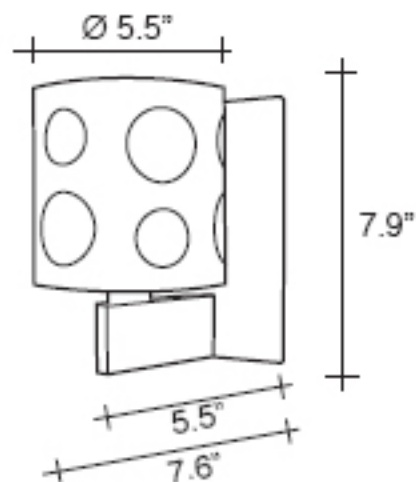

A TOUCH OF RED

WALL SCONCE