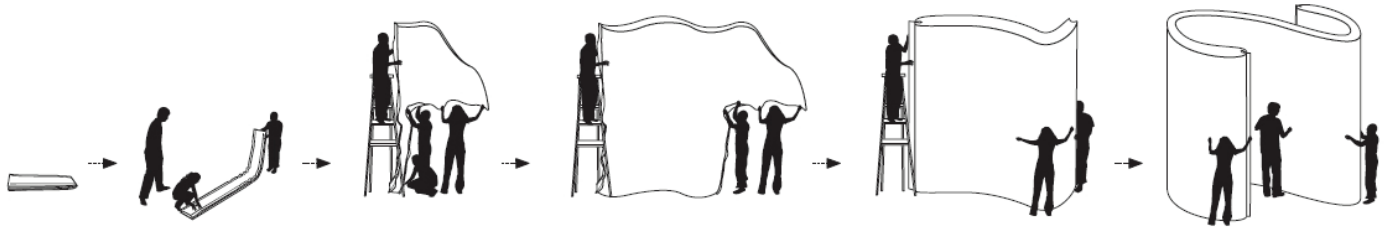

## textile softwall

textile softwall expands from the thickness of a book to form a beautiful, translucent white, or opaque inky black freestanding wall. It is made from a highly durable polyethylene non-woven textile which is tear and water resistant. The 6'(1.8m) tall textile softwall can be expanded up to 20'(6m) long and the taller textile softwalls of 7.5'(2.3m), 8'(2.4m), and custom heights up to 10'(3m) can be expanded to a length of 16'(5m).

product		dimensions tall x wide	colour	product code
textile softwall		6'(1.8m) x 12"(30cm) <i>ships in box 36"(91cm) x 15"(38cm) x 6"(15cm)</i> <i>weight: 21 lbs(9.5kg)</i>	white black	SWT-S6W SWT-S6B
custom height textile softwall		up to 10'(3m) x 18"(45cm) <i>ships in box 60"(1.52m) x 20"(51cm) x 5"(13cm)</i> <i>weight: 50 lbs(22.7kg)</i>	white black	SWT-C1W SWT-C1B