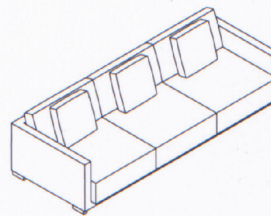

Sectionals are shipped as three separate pieces that are easily fasten together. Each sectional comes with a standard corner unit, and 1 seat, 2 seat or 3 seat left and right armed units.

Covers come in a wide selection of specially sourced fabrics and leathers. The fabric covers are removable for cleaning or replacement, where as the leather covers are upholstered on. Legs are hand finished solid wood.

Armchair DRP100
L 95cm D 101cm H 58cm / L 37½" D 40" H 23"

2 Seater DRP200
L 174cm D 101cm H 58cm / L 68½" D 40" H 23"

3 Seater DRP300
L 254cm D 101cm H 58cm / L 100" D 40" H 23"

1 Seat Sectional* DRP10L/R
L 85cm D 101cm H 58cm / L 33½" D 40" H 23"

2 Seat Sectional* DRP20L/R
L 166.5cm D 101cm H 58cm / L 65½" D 40" H 23"

3 Seat Sectional* DRP30L/R
L 245cm D 101cm H 58cm / L 96¾" D 40" H 23"

Corner DRP10C
L 101cm D 101cm H 58cm / L 40" D 40" H 23"

Ottoman DRP000
L 79cm D 79cm H 30cm / L 31" D 31" H 11¾"