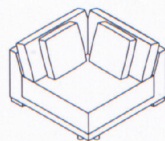

Sectionals are shipped as three separate pieces that are easily fasten together. Each sectional comes with a standard corner unit, and 1 seat, 2 seat or 3 seat left and right armed units.

Covers come in a wide selection of specially sourced fabrics and leathers. The fabric covers are removable for cleaning or replacement, where as the leather covers are upholstered on. Legs are hand finished solid wood.

Armchair DRP100
L 95cm D 101cm H 58cm / L 37½" D 40" H 23"

2 Seater DRP200
L 174cm D 101cm H 58cm / L 68½" D 40" H 23"

3 Seater DRP300
L 254cm D 101cm H 58cm / L 100" D 40" H 23"

1 Seat Sectional* DRP10L/R
L 85cm D 101cm H 58cm / L 33½" D 40" H 23"

2 Seat Sectional* DRP20L/R
L 166.5cm D 101cm H 58cm / L 65½" D 40" H 23"

3 Seat Sectional* DRP30L/R
L 245cm D 101cm H 58cm / L 96¾" D 40" H 23"

Corner DRP10C
L 101cm D 101cm H 58cm / L 40" D 40" H 23"

Ottoman DRP000
L 79cm D 79cm H 30cm / L 31" D 31" H 11¾"