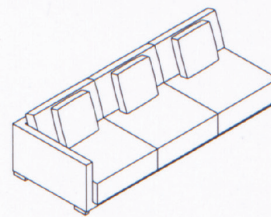

Sectionals are shipped as three separate pieces that are easily fasten together. Each sectional comes with a standard corner unit, and 1 seat, 2 seat or 3 seat left and right armed units.

Covers come in a wide selection of specially sourced fabrics and leathers. The fabric covers are removable for cleaning or replacement, where as the leather covers are upholstered on. Legs are hand finished solid wood.

Armchair DRP100
L 95cm D 101cm H 58cm / L 37½" D 40" H 23"

2 Seater DRP200
L 174cm D 101cm H 58cm / L 68½" D 40" H 23"

3 Seater DRP300
L 254cm D 101cm H 58cm / L 100" D 40" H 23"

1 Seat Sectional* DRP10L/R
L 85cm D 101cm H 58cm / L 33½" D 40" H 23"

2 Seat Sectional* DRP20L/R
L 166.5cm D 101cm H 58cm / L 65½" D 40" H 23"

3 Seat Sectional* DRP30L/R
L 245cm D 101cm H 58cm / L 96¾" D 40" H 23"

Corner DRP10C
L 101cm D 101cm H 58cm / L 40" D 40" H 23"

Ottoman DRP000
L 79cm D 79cm H 30cm / L 31" D 31" H 11¾"