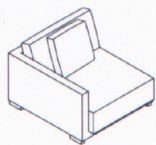

Sectionals are shipped as three separate pieces that are easily fasten together. Each sectional comes with a standard corner unit, and 1 seat, 2 seat or 3 seat left and right armed units.

Covers come in a wide selection of specially sourced fabrics and leathers. The fabric covers are removable for cleaning or replacement, where as the leather covers are upholstered on. Legs are hand finished solid wood.

Armchair DRP100
L 95cm D 101cm H 58cm / L 37½" D 40" H 23"

2 Seater DRP200
L 174cm D 101cm H 58cm / L 68½" D 40" H 23"

3 Seater DRP300
L 254cm D 101cm H 58cm / L 100" D 40" H 23"

1 Seat Sectional* DRP10L/R
L 85cm D 101cm H 58cm / L 33½" D 40" H 23"

2 Seat Sectional* DRP20L/R
L 166.5cm D 101cm H 58cm / L 65½" D 40" H 23"

3 Seat Sectional* DRP30L/R
L 245cm D 101cm H 58cm / L 96¾" D 40" H 23"

Corner DRP10C
L 101cm D 101cm H 58cm / L 40" D 40" H 23"

Ottoman DRP000
L 79cm D 79cm H 30cm / L 31" D 31" H 11¾"