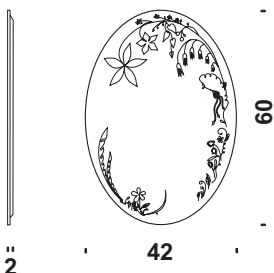

Cod. 502

HELLO LOVELY 42x60

HELLO LOVELY 42x60
HELLO LOVELY 42x60
HELLO LOVELY 42x60