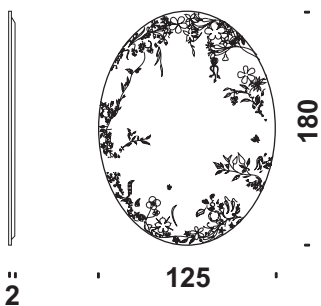

Volume
Volume

Cod. 06M

CORIAN® OVAL TABLE

CORIAN® OVAL TABLE
CORIAN® OVAL TABLE
CORIAN® OVAL TABLE

220

76
126

Kg 75

m³ 1,4

Cod. 016

GLASS OVAL TABLE

GLASS OVAL TABLE
GLASS OVAL TABLE
GLASS OVAL TABLE

220

76
126

Kg 75

m³ 1,4

Cod. 502

HELLO LOVELY 42x60

HELLO LOVELY 42x60
HELLO LOVELY 42x60
HELLO LOVELY 42x60

42

60

2

Cod. 504

HELLO LOVELY D.70

HELLO LOVELY D.70
HELLO LOVELY D.70
HELLO LOVELY D.70

70

2

Cod. 503

HELLO LOVELY 125x180

HELLO LOVELY 125x180
HELLO LOVELY 125x180
HELLO LOVELY 125x180

125

180

2