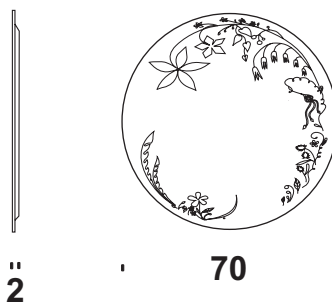

Volume
Volume

Cod. 06M

CORIAN® OVAL TABLE

CORIAN® OVAL TABLE
CORIAN® OVAL TABLE
CORIAN® OVAL TABLE

220

76
126

Kg 75

m³ 1,4

Cod. 016

GLASS OVAL TABLE

GLASS OVAL TABLE
GLASS OVAL TABLE
GLASS OVAL TABLE

220

76
126

Kg 75

m³ 1,4

Cod. 502

HELLO LOVELY 42x60

HELLO LOVELY 42x60
HELLO LOVELY 42x60
HELLO LOVELY 42x60

42

60

2

Cod. 504

HELLO LOVELY D.70

HELLO LOVELY D.70
HELLO LOVELY D.70
HELLO LOVELY D.70