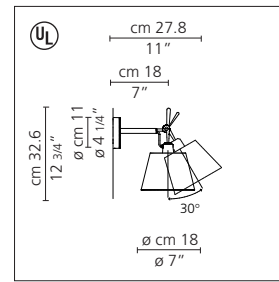

Tolomeo 7-10 wall shade

Michele De Lucchi, Giancarlo Fassina 2006

Adjustable wall mounted luminaire for direct and diffused incandescent lighting.

- wall support, joints, canopy, and arm in polished aluminum
- diffuser with aluminum frame in parchment paper or in pale grey satin and polycarbonate fiber blend
- adjusts to full downward and max. 30° upward positions
- mounting to standard electrical junction boxes
- on/off switch on lamp holder