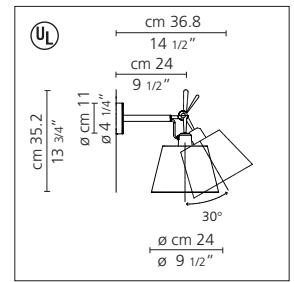

Tolomeo 10 wall shade

incandescent source

• 1x100W (E26/A19)