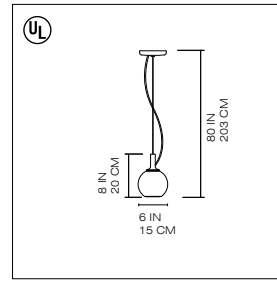

Sphera 6 suspension
halogen source
• 1x60W (G9/T4)