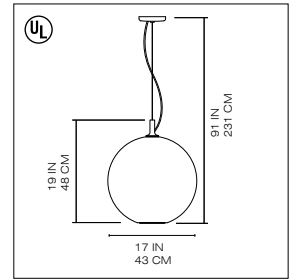

Sphera 17 suspension
incandescent source
• 1x150W (E26/A21)