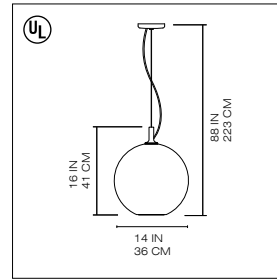

Sphera 14 suspension
incandescent source
• 1x150W (E26/A21)