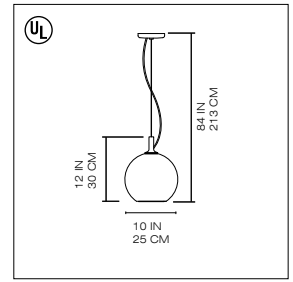

Sphera 10 suspension
incandescent source
• 1x100W (E26/A19)