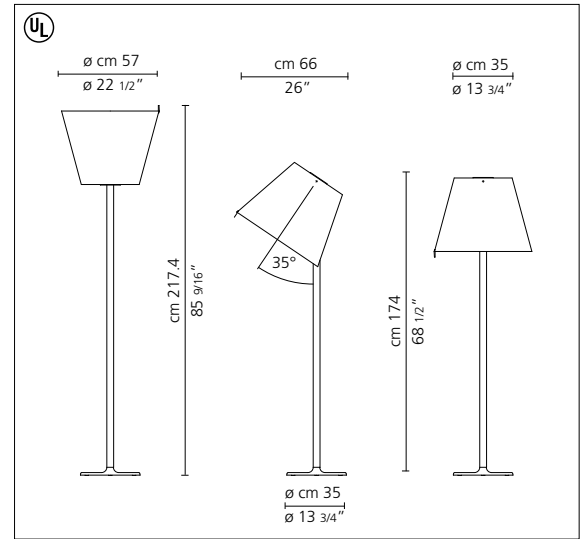

Melampo mega floor

Adrien Gardere 2005

Large scale floor standing luminaire with adjustable diffuser for direct or indirect diffused incandescent lighting.

- base in die-cast aluminum and stem in extruded aluminum with matte aluminum grey or bronze powder coated finish
- diffuser in pale grey silk and polycarbonate fiber blend for pale grey body or parchment paper for bronze body, inner adjustment assembly in anodized aluminum
- diffuser adjusts to full downwards, 35° upwards, and full upwards positions
- sliding foot dimmer on cord