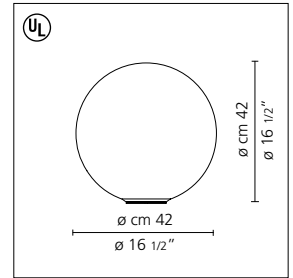

Dioscuri 42 table

incandescent source
• 1X150W (E26/A21).....
or
halogen source
• 1X150W (E26/T10 double envelope).....