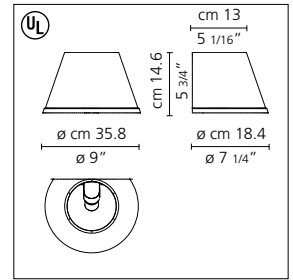

Choose wall

Matteo Thun 2005

Wall mounted luminaire for direct and diffused incandescent lighting.

- diffuser in transparent polycarbonate with pleated design incorporating a red silk and polycarbonate fiber blend or parchment paper removable insert (custom colors available)
- mounting to standard electrical junction boxes