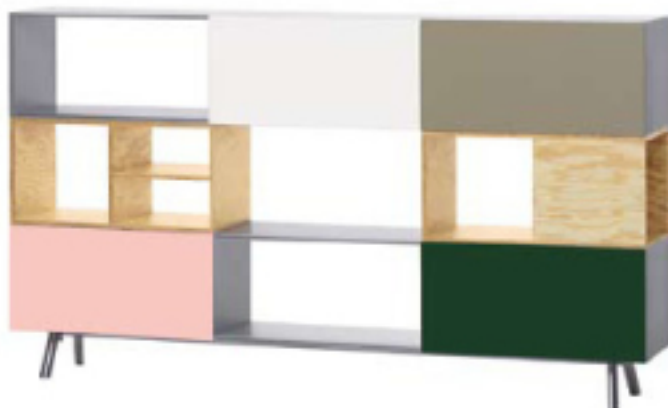

Kast Maarten Van Severen, 2005

A key theme in the oeuvre of Maarten Van Severen is storage furniture, be it shelves, cupboards or sideboards. The design for Kast, which Van Severen worked on during the last few months of his life, can be considered the quintessence of his exploration of the subject. Kast is a storage unit that is modular in structure, the base version of which is a sideboard. Supplemented by two simple wooden crates and a further basic module, a shelf/wall cupboard combination arises. Van Severen paid special attention to the color for the sliding doors, which not only emphasize Kast's elegant and yet seemingly classical proportions, but also give it a fresh and optimistic sense.

Material: tubular stainless steel legs, individually height adjustable. Shelves made of extruded anodized aluminum profiles. Side walls made of powder-coated MDF. Maritime pine laminate with lacquering for a natural grain feel. Sliding doors in pink, dark green, bronze-grey, bright white, dark blue and sulphur yellow powder-coated sheet aluminum.

Kast

eight sliding doors

54 3/4 x 96 x 15 3/4"

Article no.

213 008 01

www.unicahome.com
1-888-89-UNICA