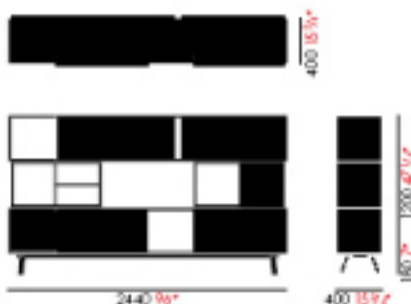

Kast Maarten Van Severen, 2005

A key theme in the oeuvre of Maarten Van Severen is storage furniture, be it shelves, cupboards or sideboards. The design for Kast, which Van Severen worked on during the last few months of his life, can be considered the quintessence of his exploration of the subject. Kast is a storage unit that is modular in structure, the base version of which is a sideboard. Supplemented by two simple wooden crates and a further basic module, a shelf/wall cupboard combination arises. Van Severen paid special attention to the color for the sliding doors, which not only emphasize Kast's elegant and yet seemingly classical proportions, but also give it a fresh and optimistic sense.

Material: tubular stainless steel legs, individually height adjustable. Shelves made of extruded anodized aluminum profiles. Side walls made of powder-coated MDF. Maritime pine laminate with lacquering for a natural grain feel. Sliding doors in pink, dark green, bronze-grey, bright white, dark blue and sulphur yellow powder-coated sheet aluminum.