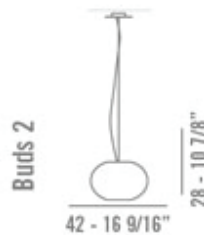

NEW BUDS

RODOLFO DORDONI / 1993

www.unicahome.com
1-888-89-UNICA

Suspension lamp with chrome metal support, blown satin glass diffuser, white inside and coloured outside.

VERSIONS: SUSPENSION

COLOR VARIATIONS

BULB INFO

BUDS 1
INCANDESCENZA 1X150W

BUDS 1
ENERGY SAVING 1X23W

BUDS 2
INCANDESCENZA 1X150W

BUDS 2
ENERGY SAVING 1X23W

BUDS 3
INCANDESCENZA 1X150W

BUDS 3
ENERGY SAVING 1X23W

CERTIFICATIONS