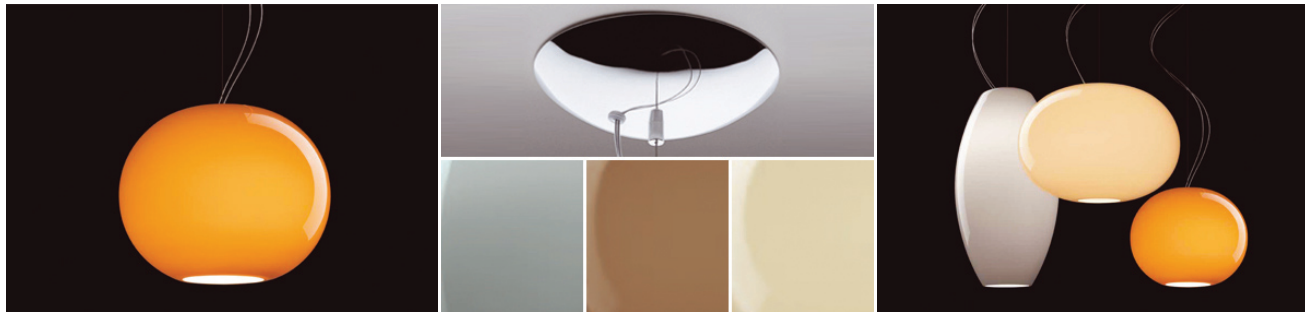

NEW BUDS

RODOLFO DORDONI / 1993

www.unicahome.com
1-888-89-UNICA

Suspension lamp with chrome metal support, blown satin glass diffuser, white inside and coloured outside.

VERSIONS: SUSPENSION

COLOR VARIATIONS