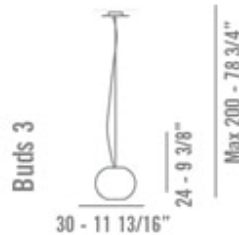

NEW BUDS

RODOLFO DORDONI / 1993

www.unicahome.com
1-888-89-UNICA

Suspension lamp with chrome metal support, blown satin glass diffuser, white inside and coloured outside.

VERSIONS: SUSPENSION

COLOR VARIATIONS