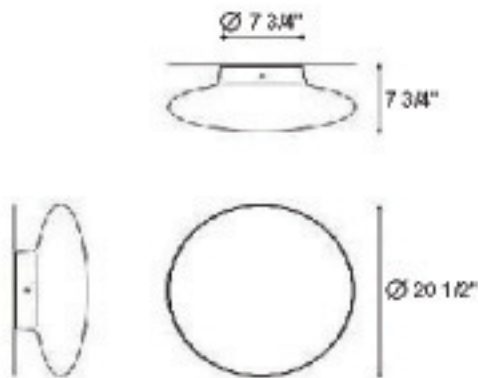

MILD PP - Wall-Ceiling

Design JORGE PENSI

- DESCRIPTION:** A large-scale, blown glass diffuser that appears to float off the ceiling and wall highlights this simple design. Compact fluorescent or incandescent light sources are available to provide diffused illumination. A companion pendant is also available.
- CONSTRUCTION:** A white metal back plate secures to a standard 4" octagonal junction box. The hand-blown diffuser is secured to the backing with clean, decorative screws.
- LIGHT SOURCE:** 1 x 100 watt, incandescent, A-19 (Provided)
2 x 13 watt, fluorescent, Gx23 quad (Not Provided)
2 x 18 watt, fluorescent, G24 quad, electronic (Not Provided)
- GLASS COLOR:** Satin White
- NET WEIGHT:** 17 lbs.