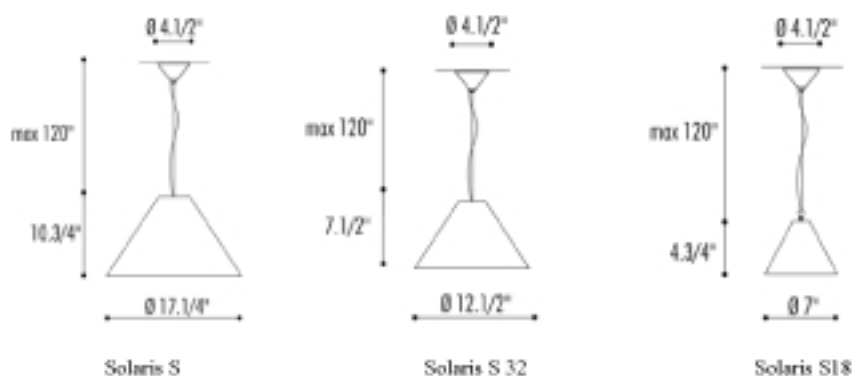

SOLARIS S - S32 - S18 pendant

DESCRIPTION:

Ribbed glass suspension lamp highlighted by an interior iridescent finish. The glass diffuser is available in 4 glass finishes. Companion wall and ceiling designs, in addition to smaller pendant sizes, are also available.

CONSTRUCTION:

A conical shaped canopy at the ceiling attaches to a standard 4" octagonal junction box. The suspension is offered with 120" of cable and clear cord that is field adjustable. Longer lengths are available upon request. Swag option available.

LIGHT SOURCE:

S: 1 x 100 watt G-40 Globe, Incandescent (Provided)
S32: 1 x 100 watt A-19, Incandescent (Provided)
S18: 1 x 60 watt G-9, Halogen (Provided)

FINISHES:

Polished Chrome
Brushed Nickel

GLASS COLOR: