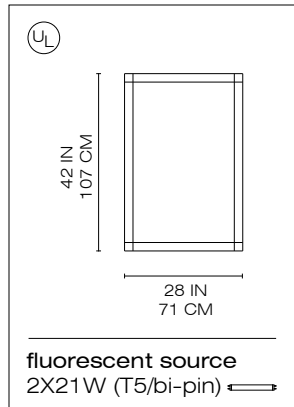

rezek mirrors

wall 28/42
floor 72

design
ron rezek

wall or floor mounted framed mirror with direct diffused fluorescent lighting.

- frame in extruded aluminum in clear anodized finish.
- back plate and mounting bracket in steel.
- wall mounted and hardwired to standard electrical junction boxes.
- floor model with cord and plug with in line floor switch.
- 3000° kelvin - high color rendition fluorescent T5 lamps included.
- mirrors also available without light capability.

ADA wall 28