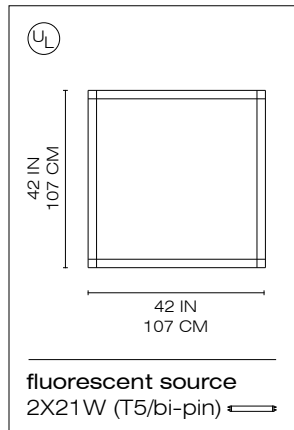

rezek mirrors

wall 28/42
floor 72

design
ron rezek

wall or floor mounted framed mirror with direct diffused fluorescent lighting.

- frame in extruded aluminum in clear anodized finish.
- back plate and mounting bracket in steel.
- wall mounted and hardwired to standard electrical junction boxes.
- floor model with cord and plug with in line floor switch.
- 3000° kelvin - high color rendition fluorescent T5 lamps included.
- mirrors also available without light capability.

ADA wall 42