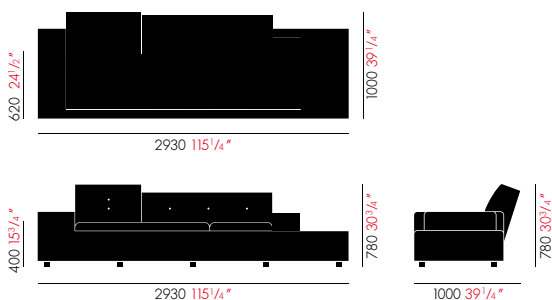

Polder Sofa XL

right-hand armrest, green
right-hand armrest, red
right-hand armrest, cream
right-hand armrest, dark brown
right-hand armrest, anthracite

left-hand armrest, green
left-hand armrest, red
left-hand armrest, cream
left-hand armrest, dark brown
left-hand armrest, anthracite

30 3/4" x 115 1/4" x 39 1/4" "
30 3/4" x 115 1/4" x 39 1/4" "
30 3/4" x 115 1/4" x 39 1/4" "
30 3/4" x 115 1/4" x 39 1/4" "
30 3/4" x 115 1/4" x 39 1/4" "

30 3/4" x 115 1/4" x 39 1/4" "
30 3/4" x 115 1/4" x 39 1/4" "
30 3/4" x 115 1/4" x 39 1/4" "
30 3/4" x 115 1/4" x 39 1/4" "
30 3/4" x 115 1/4" x 39 1/4" "

Article no.

One Piece Sofa

210 210 00 10101
210 210 00 10102
210 210 00 10103
210 210 00 10104
210 210 00 10105

Article no.

Two Piece Sofa

210 194 00 10101
210 194 00 10102
210 194 00 10103
210 194 00 10104
210 194 00 10105

Color

- cream
- red
- green
- dark brown
- anthracite