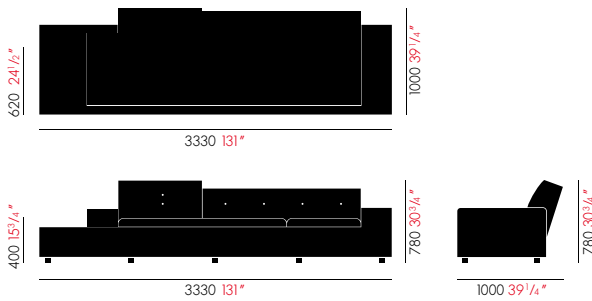

IMPORTANT: The Polder sofa is available in One Piece or Two Pieces for easier transportation (25" wide can be taken off). For each order please specify one or two pieces with part numbers below.

Polder Sofa XXL