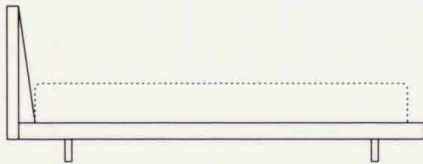

Frame Hi

BEN
SEN

unica
HOME

www.unicahome.com
1-888-89-UNICA

Technical Information

The Frame Hi bed is made up of a solid hardwood frame that is veneered in a variety of desired woods. The wood grain is carefully matched, hand sanded and stained for consistency of appearance.

The bed construction uses welded corner brackets that conceal all hardware and connections under the mattress. The corner brackets are inter-changeable, allowing for simple connection of the rails and stainless steel legs. The beech wood slat and rubber strap system provides an excellent support while eliminating the need of a large box spring.

The upholstered headboard provides firm support through layering of different densities of foam. The headboard is constructed of a solid laminated wood Frame fully foamed on all sides.

Frame Hi Queen FRMHHQ