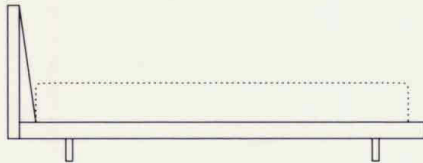

Frame Hi King FRMHHK

L 221cm D 211cm H 84cm / L 87" D 83" H 33"

Walnut / White Oak / Grey Oak / Wenge

unica
HOME

BEN
SEN

www.unicahome.com
1-888-89-UNICA