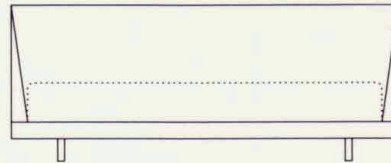

Frame Hi King FRMHHK

L 221cm D 211cm H 84cm / L 87" D 83" H 33"

Walnut / White Oak / Grey Oak / Wenge

unica
HOME

BEN
SEN

www.unicahome.com
1-888-89-UNICA