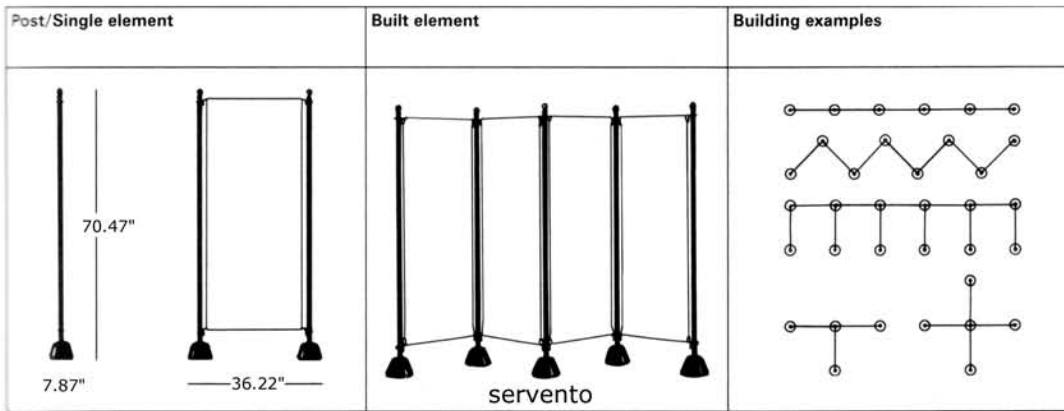

servo series

Perspective	Front	Perspective	Front/Side
<p>servomanto</p> 		<p>servonotte</p> 	
<p>servietto</p> 		<p>servomuto</p> 	<p>Laminate Polyurethane</p>
<p>servofumo</p> 	<p>low high</p>	<p>servopluvio</p> 	
<p>servotutto</p> 		<p>servobandiera</p> 	
<p>servolibro</p> 	<p>book holder - 15.75\"w x 11.81\"h</p>		

servo series

servopedana

servopedana 1

complete stand measures
39.37"w x 39.37"d

Model	Quantity
305 Servomanto	Two
350 Servonotte	Two
355 Servietto	Two
360 Servomuto laminate	Two
370 Servofumo high	Two
380 Servopluvio	Two
385 Servotutto	Two
527 Servento Post	Two
527 Servento Canvas	One
Complete Stand	One

servopedana 2

complete stand measures
39.37"w x 39.37"d

Model	Quantity
510 Servolibro	Two
515 Servobandiera Italy	One
520 Servomostre Post	Two
520/01 Servomostre Panel	One
525 Servostop Post	Two
525 Servostop Chain cm 200	One
Complete Stand	One

servopedana 3

complete stand measures
51.18"w x 27.56"d

Model	Quantity
305 Servomanto	Two
350 Servonotte	Two
355 Servietto	Two
360 Servomuto laminate	Two
370 Servofumo high	Two
380 Servopluvio	Two
Complete Stand	One