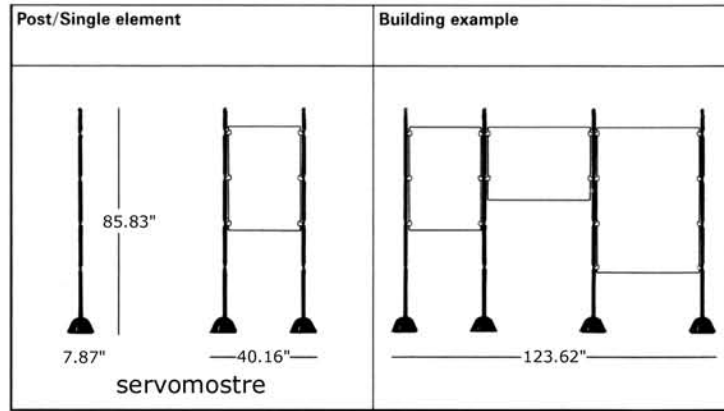

servo series

Perspective	Front	Perspective	Front/Side
<p>servomanto</p> 		<p>servonotte</p> 	
<p>servietto</p> 		<p>servomuto</p> 	<p>Laminate Polyurethane</p>
<p>servofumo</p> 	<p>low high</p>	<p>servopluvio</p> 	
<p>servotutto</p> 		<p>servobandiera</p> 	
<p>servolibro</p> 	<p>book holder - 15.75\"w x 11.81\"h</p>		

servo series

servopedana

servopedana 1

complete stand measures
39.37"w x 39.37"d

Model	Quantity
305 Servomanto	Two
350 Servonotte	Two
355 Servietto	Two
360 Servomuto laminate	Two
370 Servofumo high	Two
380 Servopluvio	Two
385 Servotutto	Two
527 Servento Post	Two
527 Servento Canvas	One
Complete Stand	One

servopedana 2

complete stand measures
39.37"w x 39.37"d

Model	Quantity
510 Servolibro	Two
515 Servobandiera Italy	One
520 Servomostre Post	Two
520/01 Servomostre Panel	One
525 Servostop Post	Two
525 Servostop Chain cm 200	One
Complete Stand	One

servopedana 3

complete stand measures
51.18"w x 27.56"d

Model	Quantity
305 Servomanto	Two
350 Servonotte	Two
355 Servietto	Two
360 Servomuto laminate	Two
370 Servofumo high	Two
380 Servopluvio	Two
Complete Stand	One