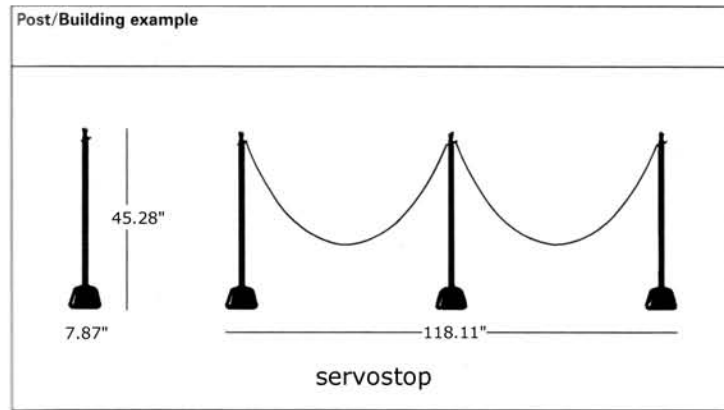

servo series

Perspective	Front	Perspective	Front/Side
<p>servomanto</p> 		<p>servonotte</p> 	
<p>servietto</p> 		<p>servomuto</p> 	<p>Laminate Polyurethane</p>
<p>servofumo</p> 	<p>low high</p>	<p>servopluvio</p> 	
<p>servotutto</p> 		<p>servobandiera</p> 	
<p>servolibro</p> 	<p>book holder - 15.75\"w x 11.81\"h</p>		

servo series

servopedana

servopedana 1

complete stand measures
39.37"w x 39.37"d

Model	Quantity
305 Servomanto	Two
350 Servonotte	Two
355 Servietto	Two
360 Servomuto laminate	Two
370 Servofumo high	Two
380 Servopluvio	Two
385 Servotutto	Two
527 Servento Post	Two
527 Servento Canvas	One
Complete Stand	One

servopedana 2

complete stand measures
39.37"w x 39.37"d

Model	Quantity
510 Servolibro	Two
515 Servobandiera Italy	One
520 Servomostre Post	Two
520/01 Servomostre Panel	One
525 Servostop Post	Two
525 Servostop Chain cm 200	One
Complete Stand	One