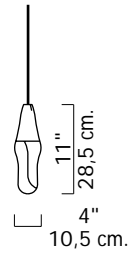

grey

sage green

terracotta

sand

20W
CFEL
med. base

cULus listed

unica
HOME

www.unicahome.com
1-888-89-UNICA