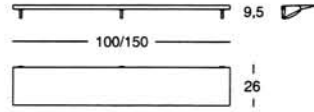

ULM

Suggested arrangements. Bookcases with shelves of different depths.

Front

Front

—39.37"—

composition 1

—39.37"—

composition 2

individual shelf (RM)

—39.37"—

composition 3

—39.37"—

composition 4

bookcase shelf
R1 & R2

bookcase shelf
R3 & R4

—59.06"—

composition 5

—59.06"—

composition 6

upright (M)

1.38" .91"

—59.06"—

composition 7

—59.06"—