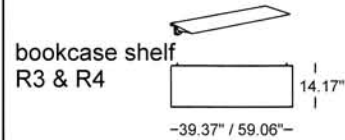

individual shelf (RM)

—39.37"—

composition 3

—39.37"—

composition 4

bookcase shelf
R1 & R2

bookcase shelf
R3 & R4

—59.06"—

composition 5

—59.06"—

composition 6

upright (M)

1.38" .91"

—59.06"—

composition 7

—59.06"—