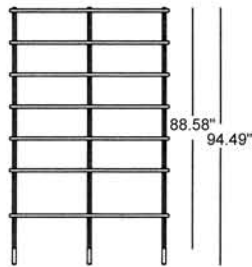

ULM

Suggested arrangements. Bookcases with shelves of different depths.

Front

Front

—39.37"—

composition 1

—39.37"—

composition 2

individual shelf (RM)

—39.37"—

composition 3

—39.37"—

composition 4

bookcase shelf
R1 & R2

bookcase shelf
R3 & R4

—59.06"—

composition 5

—59.06"—

composition 6

upright (M)

1.38" .91"

—59.06"—

composition 7

—59.06"—