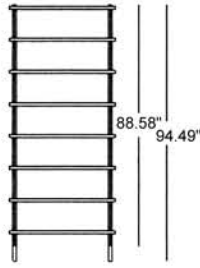

ULM

Suggested arrangements. Bookcases with shelves of different depths.

Front

Front

—39.37"—

composition 1

—39.37"—

composition 2

individual shelf (RM)

—39.37"—

composition 3

—39.37"—

composition 4

bookcase shelf
R1 & R2

bookcase shelf
R3 & R4

—59.06"—

composition 5

—59.06"—

composition 6

upright (M)

1.38" .91"

—59.06"—

composition 7

—59.06"—