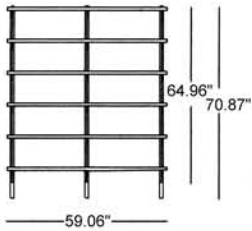

ULM

Suggested arrangements. Bookcases with shelves of different depths.

Front

Front

—39.37"—

composition 1

—39.37"—

composition 2

individual shelf (RM)

—39.37"—

composition 3

—39.37"—

composition 4

bookcase shelf
R1 & R2

bookcase shelf
R3 & R4

—59.06"—

composition 5

—59.06"—

composition 6

upright (M)

1.38" .91"

—59.06"—

composition 7

—59.06"—