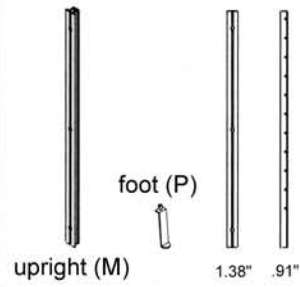

ULM

Suggested arrangements. Bookcases with shelves of different depths.

Front

Front

—39.37"—

composition 1

—39.37"—

composition 2

individual shelf (RM)

—39.37"—

composition 3

—39.37"—

composition 4

bookcase shelf
R1 & R2

bookcase shelf
R3 & R4

—59.06"—

composition 5

—59.06"—

composition 6

upright (M)

1.38" .91"

—59.06"—

composition 7

—59.06"—