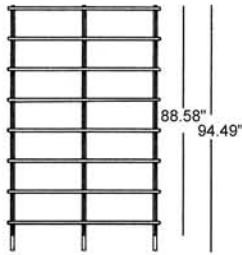

ULM

Suggested arrangements. Bookcases with shelves of different depths.

Front

Front

—39.37"—

composition 1

—39.37"—

composition 2

individual shelf (RM)

—39.37"—

composition 3

—39.37"—

composition 4

bookcase shelf
R1 & R2

bookcase shelf
R3 & R4

—59.06"—

composition 5

—59.06"—

composition 6

upright (M)

1.38" .91"

—59.06"—

composition 7

—59.06"—