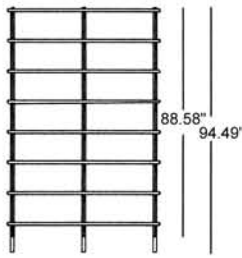

ULM

Suggested arrangements. Bookcases with shelves of different depths.

Front

Front

—39.37"—

composition 1

—39.37"—

composition 2

individual shelf (RM)

—39.37"—

composition 3

—39.37"—

composition 4

bookcase shelf
R1 & R2

bookcase shelf
R3 & R4

—59.06"—

composition 5

—59.06"—

composition 6

upright (M)

1.38" .91"

—59.06"—

composition 7

—59.06"—