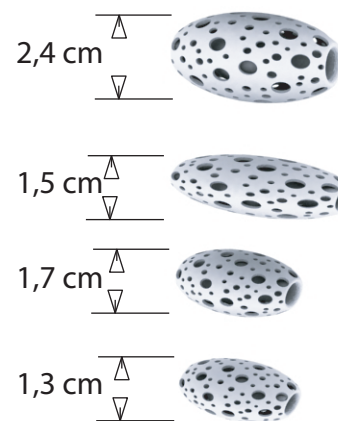

www.unicahome.com
1-888-89-UNICA