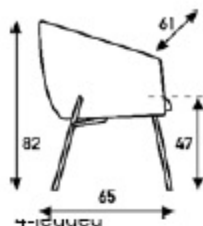

chair

Comment Finish base indicate polished aluminium or coating colour.	fabricgroup	
	A	
	B	
	C	
	D	
	E	
	F	
G		
Elmo soft		

options:	chromium	13
	felt gliders/caps against tilting	13
	gliders/caps against tilting	13
	felt gliders 4-legged	7

FABRIC GROUPS							metrage	170cm	170cm
A	B	C	D	E	F	G	packing	0.32m3	0.34m3
* Customers fabric									
* Event	Heidelberg								
* Digital	Gaja								
* Interglobe	Novo								
* Success	Trevi U								
* Amdal	Flame								
* Flame	Frame								
* Like Suede	Bergamo								
* Dotti	Granula								
* Sandstone	Tonus 3								
* Divina	Santos leather								
* Fiori leather	Ohman 1012								
* Elmo soft leather									