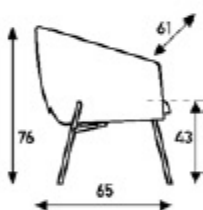

Comment Finish base indicate polished aluminium or coating colour.	fabricgroup	
	A	
	B	
	C	
	D	
	E	
	F	
G		
Elmo soft		

options:	chromium	13
	felt gliders/caps against tilting	13
	gliders/caps against tilting	13
	felt gliders 4-legged	7

FABRIC GROUPS							metrage	170cm	170cm
A	B	C	D	E	F	G	packing	0.32m3	0.34m3
* Customers fabric									
* Event	Heidelberg								
* Digital	Gaja								
* Interglobe	Novo								
* Success	Trevi U								
* Amdal	Flame								
* Flame	Frame								
* Like Suede	Bergamo								
* Dotti	Granula								
* Sandstone	Tonus 3								
* Divina	Santos leather								
* Fiori leather	Ohman 1012								
* Elmo soft leather									

Only the fabrics marked with * are possible

chair
low

4-legged

Comment Finish base indicate polished aluminium or coating colour.	fabricgroup	
	A	
	B	
	C	
	D	
	E	
	F	
G		
Elmo soft		

options:	chromium	13
	felt gliders/caps against tilting	13
	gliders/caps against tilting	13
	felt gliders 4-legged	7

FABRIC GROUPS							metrage	170cm	170cm
A	B	C	D	E	F	G	packing	0.30m3	0.30m3
* Customers fabric									
* Event	Heidelberg								
* Digital	Gaja								
* Interglobe	Novo								
* Success	Trevi U								
* Amdal	Flame								
* Flame	Frame								
* Like Suede	Bergamo								
* Dotti	Granula								
* Sandstone	Tonus 3								
* Divina	Santos leather								
* Fiori leather	Ohman 1012								
* Elmo soft leather									

Only the fabrics marked with * are possible