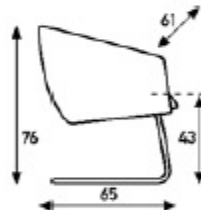

sledge

Comment Finish base indicate polished aluminium or coating colour.	fabricgroup	
	A	
	B	
	C	
	D	
	E	
	F	
G		
Elmo soft		

options:	chromium	13
	felt gliders/caps against tilting	13
	gliders/caps against tilting	13
	felt gliders 4-legged	7

FABRIC GROUPS							metrage	170cm	170cm
A	B	C	D	E	F	G	packing	0.30m3	0.30m3
* Customers fabric									
* Event	Heidelberg								
* Digital	Gaja								
* Interglobe	Novo								
* Success	Trevi U								
* Amdal	Flame								
* Flame	Frame								
* Like Suede	Bergamo								
* Dotti	Granula								
* Sandstone	Tonus 3								
* Divina	Santos leather								
* Fiori leather	Ohman 1012								
* Elmo soft leather									

Only the fabrics marked with * are possible