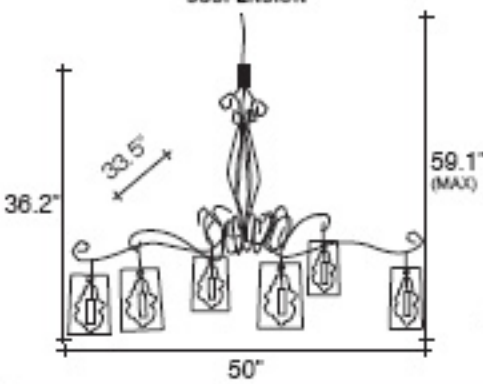

ITEM

CODE

STRUCTURE

DIFFUSER

LIGHT BULBS

**MADemoiselle**

ADJUSTABLE WALL SCONCE

ØM24A E7 A9

NICKEL

CLEAR

2 X 60W G9  
HALOGEN

**MADemoiselle**

SUSPENSION

ØM20S E7 A9

NICKEL

CLEAR