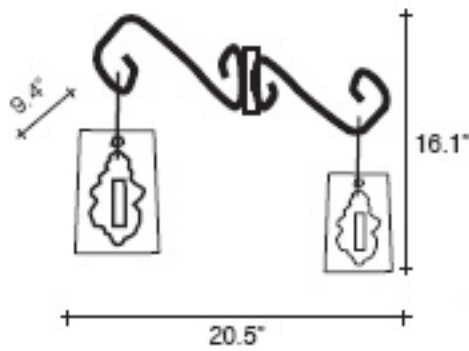

ITEM

CODE

STRUCTURE

DIFFUSER

LIGHT BULBS

**MADemoiselle**

ADJUSTABLE WALL SCONCE

ØM24A E7 A9