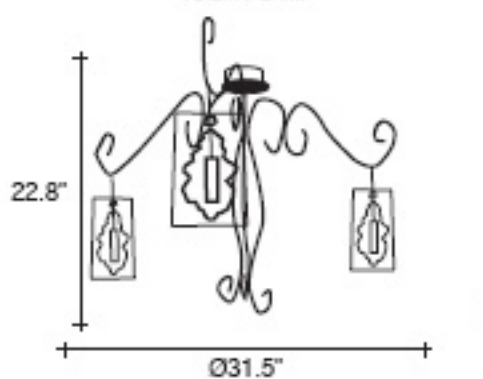

MADemoiselle

CEILING LAMP