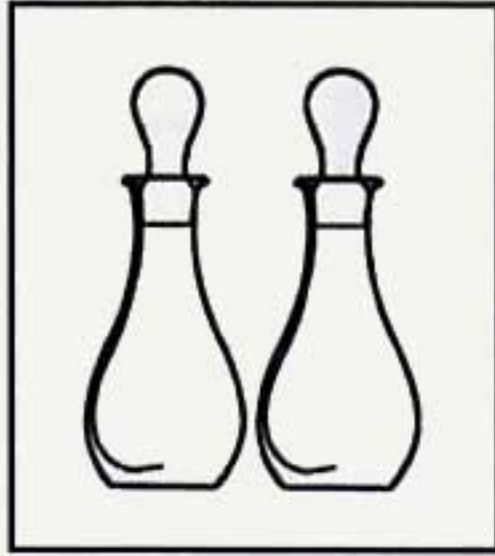

Liqueur Decanter Set
Decanter: 10½ oz / Height 6¼ in
Glass: 1½ oz / Height 1¾ in
Boxed Set Decanter & 6 Glasses

STEMWARE

Goblet
14 oz / Height 9 in

Red
10 oz / Height 8 in

White
8 oz / Height 7¾ in

Champagne Flute
6 oz / Height 9¾ in

Stemless Goblet
7.5 oz / Height 5½ in

Stemless Red
7.5 oz / Height 3¾ in

Stemless White
5.5 oz / Height 3¾ in

Stemless Flute
6 oz / Height 6 in

Liqueur
1.4 oz / Height 3 in

Dessert Bowl
Height 2¾ in

Champagne Flute
7½ oz / Height 10 in

SHAPES

DECORATIVE

Oil / Vinegar
9 oz / Height 7.8 in
Diameter 2 in

Jug
44 oz / Height 8¼ in

Candleholder
Height 2¾ in
Diameter 4½ in

Salt / Pepper
Height 1½ in
Diameter 2 in

Candleholder
Height 5¼ in
Diameter of base 4⅞ in