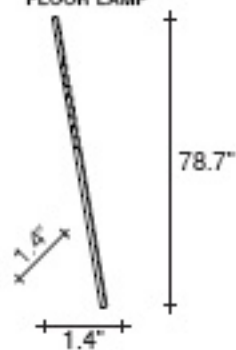

ZIG

FLOOR LAMP

ØH20A F3 C8

SATIN NICKEL

9 X 5W G4 12V

HALOGEN

ZAG

FLOOR LAMP

ØH21A F3 C8

SATIN NICKEL

6 X 10W G4 12V

HALOGEN