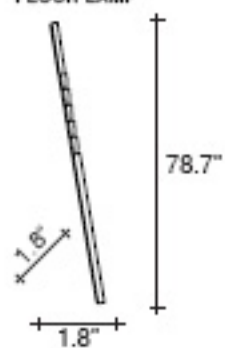

ZIG

FLOOR LAMP

ØH20A F3 C8

SATIN NICKEL

9 X 5W G4 12V

HALOGEN

ZAG

FLOOR LAMP

ØH21A F3 C8

SATIN NICKEL

6 X 10W G4 12V

HALOGEN