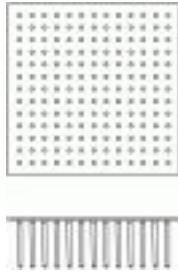

ORG

Design: Fabio Novembre

Series of tables and console tables with structure made of flexible polypropylene rope legs and fixed legs with steel internal structure and covered with rope in red, white or black colours. Top in glass.

ORG

Design: Fabio Novembre

OG/1
55.1" x 55.1 x 15.7"

OG/2
23.6"Ø x 43"

OG/3
47.2"Ø x 28.3"

OG/4
78.75" x 39.37" x 28.3"