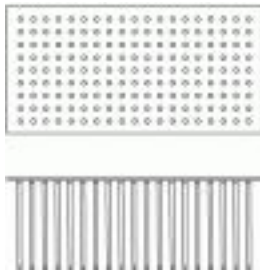

ORG

Design: Fabio Novembre

Series of tables and console tables with structure made of flexible polypropylene rope legs and fixed legs with steel internal structure and covered with rope in red, white or black colours. Top in glass.

ORG

Design: Fabio Novembre

OG/1
55.1" x 55.1 x 15.7"

OG/2
23.6"Ø x 43"

OG/3
47.2"Ø x 28.3"

OG/4
78.75" x 39.37" x 28.3"