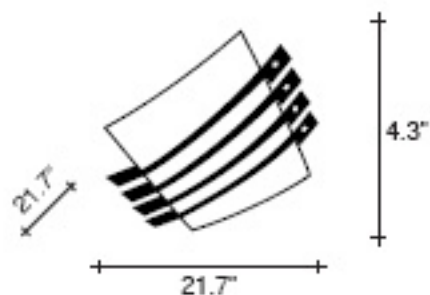

ITEM

CODE

STRUCTURE

DIFFUSER

LIGHT BULBS

ENTREFER

CEILING LAMP

ØD42L F3 A3

SATIN NICKEL

WHITE

100W R7s

ØD42L F1 A7

RUSTY

GOLD

(SHORT DOUBLE ENDED)

HALOGEN