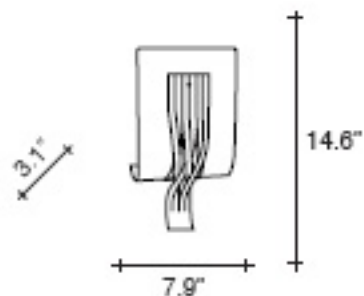

ENTREFER

WALL SCONCE

ØD40A F3 A3

SATIN NICKEL

WHITE

60W E12

ØD40A F1 A7

RUSTY

GOLD