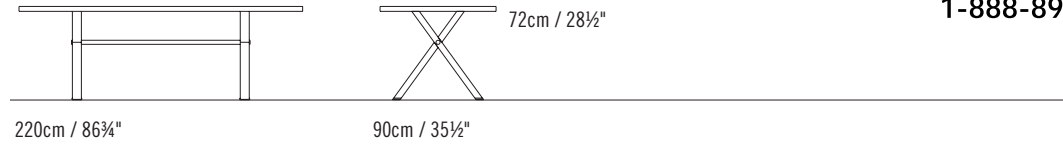

unica
HOME

www.unicahome.com
1-888-89-UNICA

X Table

X Table

Dining or conference table

Available in wenge or white maple. Table tops are a wood veneer with a solid wood edge and solid wood legs. Center bar and fastening details are polished stainless steel and aluminum.