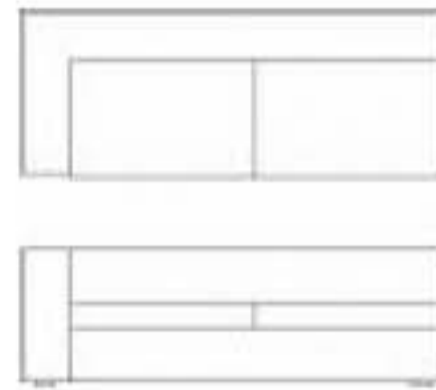

CUBA SYSTEM

Design: Rodolfo Dordoni

CU/22
49.2" x 33.5" x 26"

CU/R22
49.2" x 33.5" x 26"

CUE/22
49.2" x 33.5" x 26"

CU/23
49.2" x 33.5" x 26"

CU/R23
49.2" x 33.5" x 26"

CUE/23
49.2" x 33.5" x 26"

CU/26
68.9" x 33.5" x 26"

CU/R26
68.9" x 33.5" x 26"

CUE/26
68.9" x 33.5" x 26"

CUBA SYSTEM

Design: Rodolfo Dordoni

CU/27
68.9" x 33.5" x 26"

CU/R27
68.9" x 33.5" x 26"

CUE/27
68.9" x 33.5" x 26"

CU/30
33.5" x 33.5" x 26"

CU/R30
33.5" x 33.5" x 26"

CUE/30
33.5" x 33.5" x 26"

CU/32
39.4" x 33.5" x 26"

CU/R32
39.4" x 33.5" x 26"

CUE/32
39.4" x 33.5" x 26"

CUBA SYSTEM

Design: Rodolfo Dordoni

DATA-SHEET

CU/34
88.6" x 33.5" x 26"

CU/R34
88.6" x 33.5" x 26"

CUE/34
88.6" x 33.5" x 26"

CU/35
88.6" x 33.5" x 26"

CU/R35
88.6" x 33.5" x 26"

CUE/35
88.6" x 33.5" x 26"

CU/39 or CUE/39
49.2" x 57" x 26"