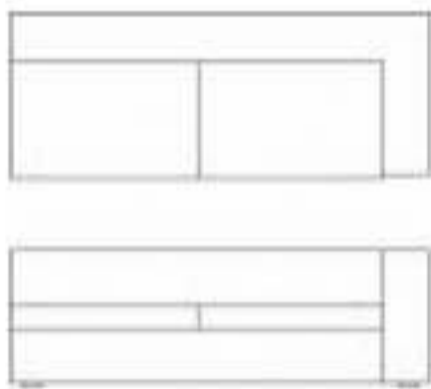

CUBA SYSTEM

Design: Rodolfo Dordoni

CU/22
49.2" x 33.5" x 26"

CU/R22
49.2" x 33.5" x 26"

CUE/22
49.2" x 33.5" x 26"

CU/23
49.2" x 33.5" x 26"

CU/R23
49.2" x 33.5" x 26"

CUE/23
49.2" x 33.5" x 26"

CU/26
68.9" x 33.5" x 26"

CU/R26
68.9" x 33.5" x 26"

CUE/26
68.9" x 33.5" x 26"

CUBA SYSTEM

Design: Rodolfo Dordoni

CU/27
68.9" x 33.5" x 26"

CU/R27
68.9" x 33.5" x 26"

CUE/27
68.9" x 33.5" x 26"

CU/30
33.5" x 33.5" x 26"

CU/R30
33.5" x 33.5" x 26"

CUE/30
33.5" x 33.5" x 26"

CU/32
39.4" x 33.5" x 26"

CU/R32
39.4" x 33.5" x 26"

CUE/32
39.4" x 33.5" x 26"

CUBA SYSTEM

Design: Rodolfo Dordoni

DATA-SHEET

CU/34
88.6" x 33.5" x 26"

CU/R34
88.6" x 33.5" x 26"

CUE/34
88.6" x 33.5" x 26"

CU/35
88.6" x 33.5" x 26"

CU/R35
88.6" x 33.5" x 26"

CUE/35
88.6" x 33.5" x 26"

CU/39 or CUE/39
49.2" x 57" x 26"