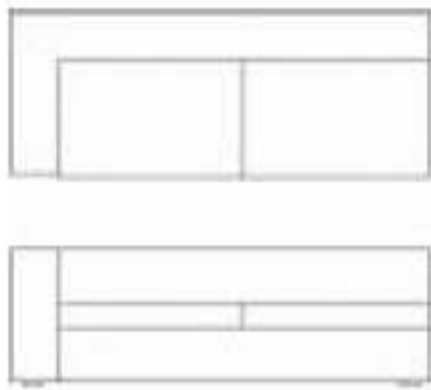

CUBA SYSTEM

Design: Rodolfo Dordoni

CU/22
49.2" x 33.5" x 26"

CU/R22
49.2" x 33.5" x 26"

CUE/22
49.2" x 33.5" x 26"

CU/23
49.2" x 33.5" x 26"

CU/R23
49.2" x 33.5" x 26"

CUE/23
49.2" x 33.5" x 26"

CU/26
68.9" x 33.5" x 26"

CU/R26
68.9" x 33.5" x 26"

CUE/26
68.9" x 33.5" x 26"

CUBA SYSTEM

Design: Rodolfo Dordoni

CU/27
68.9" x 33.5" x 26"

CU/R27
68.9" x 33.5" x 26"

CUE/27
68.9" x 33.5" x 26"

CU/30
33.5" x 33.5" x 26"

CU/R30
33.5" x 33.5" x 26"

CUE/30
33.5" x 33.5" x 26"

CU/32
39.4" x 33.5" x 26"

CU/R32
39.4" x 33.5" x 26"

CUE/32
39.4" x 33.5" x 26"

CUBA SYSTEM

Design: Rodolfo Dordoni

DATA-SHEET

CU/34
88.6" x 33.5" x 26"

CU/R34
88.6" x 33.5" x 26"

CUE/34
88.6" x 33.5" x 26"

CU/35
88.6" x 33.5" x 26"

CU/R35
88.6" x 33.5" x 26"

CUE/35
88.6" x 33.5" x 26"

CU/39 or CUE/39
49.2" x 57" x 26"