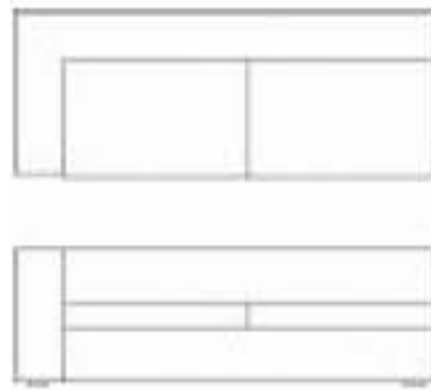

CUBA SYSTEM

Design: Rodolfo Dordoni

CU/22
49.2" x 33.5" x 26"

CU/R22
49.2" x 33.5" x 26"

CUE/22
49.2" x 33.5" x 26"

CU/23
49.2" x 33.5" x 26"

CU/R23
49.2" x 33.5" x 26"

CUE/23
49.2" x 33.5" x 26"

CU/26
68.9" x 33.5" x 26"

CU/R26
68.9" x 33.5" x 26"

CUE/26
68.9" x 33.5" x 26"

CUBA SYSTEM

Design: Rodolfo Dordoni

CU/27
68.9" x 33.5" x 26"

CU/R27
68.9" x 33.5" x 26"

CUE/27
68.9" x 33.5" x 26"

CU/30
33.5" x 33.5" x 26"

CU/R30
33.5" x 33.5" x 26"

CUE/30
33.5" x 33.5" x 26"

CU/32
39.4" x 33.5" x 26"

CU/R32
39.4" x 33.5" x 26"

CUE/32
39.4" x 33.5" x 26"

CUBA SYSTEM

Design: Rodolfo Dordoni

DATA-SHEET

CU/34
88.6" x 33.5" x 26"

CU/R34
88.6" x 33.5" x 26"

CUE/34
88.6" x 33.5" x 26"

CU/35
88.6" x 33.5" x 26"

CU/R35
88.6" x 33.5" x 26"

CUE/35
88.6" x 33.5" x 26"

CU/39 or CUE/39
49.2" x 57" x 26"