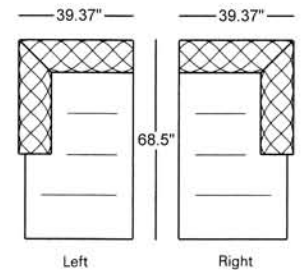

Perspective	Front/Plan
barocco small modular end sofa (201)	
barocco medium modular end sofa (301)	
barocco large modular end sofa (401)	
barocco large modular open-end sofa (401A)	
barocco ottoman (PUF)	

barocco series of modular sofas and lounge chairs

Small lounge chair