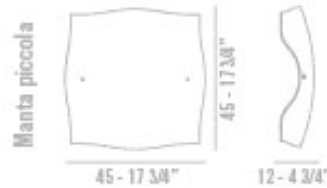

MANTA

PIO & TITO TOSO / 2001

Wall lamp with silkscreen-printed satin glass diffuser and lacquered metal support.

VERSIONS: CEILING, WALL