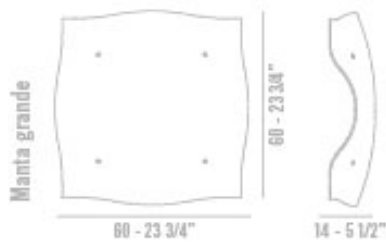

MANTA

PIO & TITO TOSO / 2001

Wall lamp with silkscreen-printed satin glass diffuser and lacquered metal support.

VERSIONS: CEILING, WALL