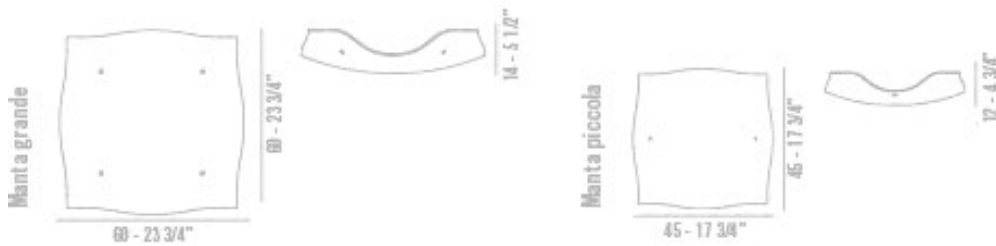

## MANTA

PIO & TITO TOSO / 2001

Ceiling lamp with silkscreen-printed glass diffuser and lacquered metal support.

VERSIONS: CEILING, WALL