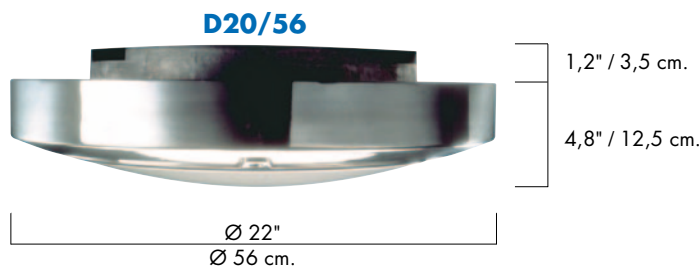

METROPOLI

Alberto Meda, Paolo Rizzato, Riccardo Sarfatti 1992

1994
Compasso d'Oro

unica
HOME

CEILING/WALL

D20

Die-cast aluminum body:
white, anthracite, alu, polished aluminum.
Moulded glass or polycarbonate diffuser.
Each of the four dimensions provides a specific
range of interchangeable optics for fluorescent,
incandescent, halogen lamping.

MOULDED GLASS
code G

POLYCARBONATE
code P-PW

For more detailed
information on listed
products refer
to the price list.