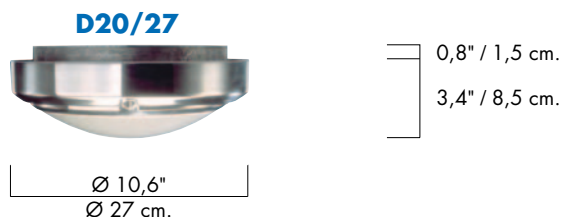

METROPOLI

Alberto Meda, Paolo Rizzato, Riccardo Sarfatti 1992

1994
Compasso d'Oro

unica
HOME

CEILING/WALL

D20

Die-cast aluminum body:
white, anthracite, alu, polished aluminum.
Moulded glass or polycarbonate diffuser.
Each of the four dimensions provides a specific
range of interchangeable optics for fluorescent,
incandescent, halogen lamping.

MOULDED GLASS
code G

POLYCARBONATE
code P-PW

For more detailed
information on listed
products refer
to the price list.