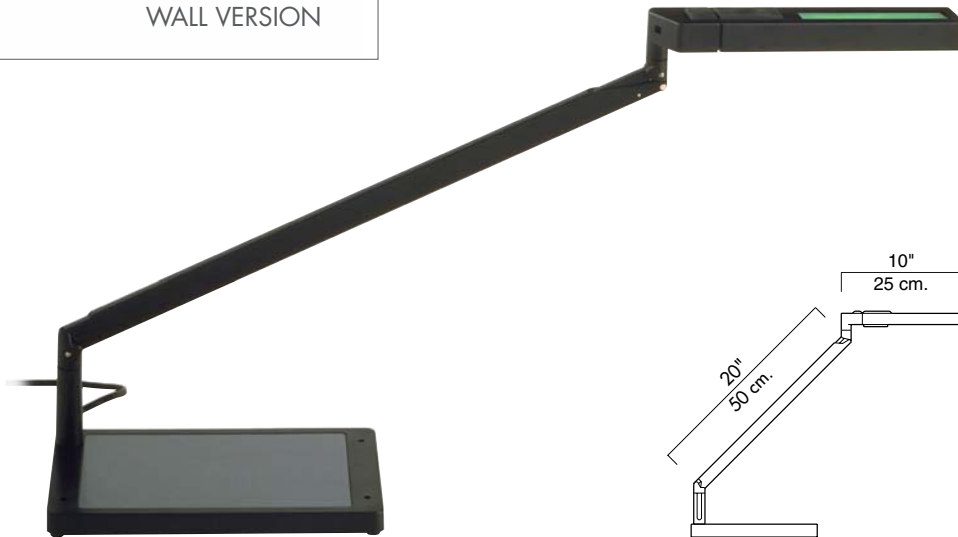

BAP SYSTEM

Alberto Meda, Paolo Rizzatto 1992

XVII Compasso d'Oro, ADI/Milano: selection 1994
 Lighting Fair/New York: prize 1992
 Forum Design, COSMIT/Milano: prize 1992

TABLE

BAP, from the German term BildschirmArbeitsPlatz (Video Display Terminal Work Place).
 Arm in aluminum.
 Finish: black and white.
 Head in glass-reinforced nylon.
 Filter, removable and replaceable, supplied in three colours, blue, green and amber.

D19/L + D19/1
 D19/L + D19/2
 D19/L + D19/3

D19/2
 surface mount

D19/3
 wall bracket

WALL VERSION

D19/1
 table base

13W TT GX23