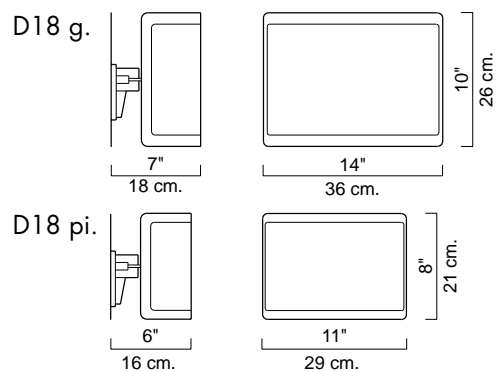

SCREEN

Alberto Meda, Paolo Rizzatto 1989

unica
HOME

WALL

White ABS support with snap-fitting
onto the clamp plate.
Injection-moulded methacrylate screen
with white silkscreened prismatic surface.

D18 g.
D18 pi.

D18 g.  150W A-21
soft white
medium base

D18 pi.  100W A-19
soft white
medium base