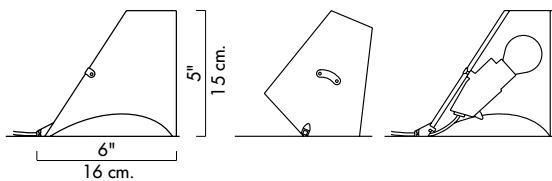

 40 W G-16^{1/2}
 soft white
 candelabra base